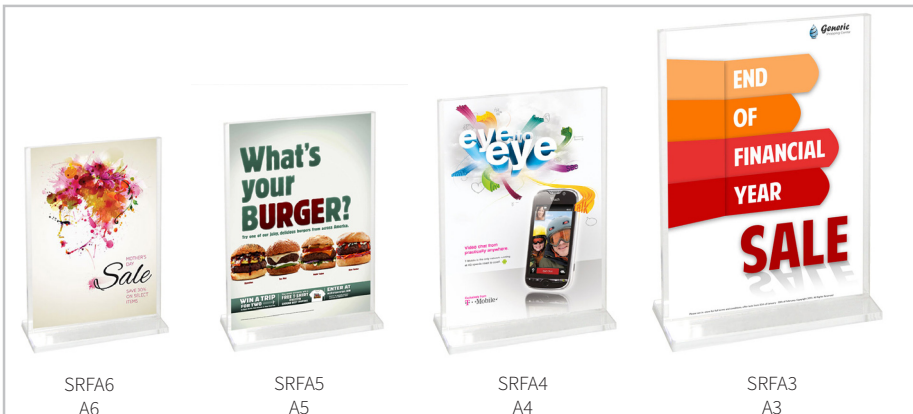

TABLE MENU & SIGN HOLDERS

Aluminum Sign Holders

Break Proof PVC Tops

Product	Aluminum Sign Holder Type	Price
SMA4	A4 Aluminum Portrait Sign Holder	\$10.90
SMA5	A5 Aluminum Portrait Sign Holder	\$7.90
SMAD	DL Aluminum Portrait Sign Holder	\$5.50
SMAL4	A4 Aluminum Landscape Sign Holder	\$13.50
SMAL5	A5 Aluminum Landscape Sign Holder	\$9.50
SMALD	DL Aluminum Landscape Sign Holder	\$8.50

Information Why This Product

- Highly durable product
- Bases are made of aluminum, does not break when dropped
- Tops are slightly bendable, making them highly durable to cracks, drops and breakages
- Perfect for high traffic retail areas such as cafes

Elite Base Sign Holders

Product	Size	Thick Base Acrylic Promotion Sign Holder	Price
SRF100	100 x 100	Top Load Premium Sign Holder with 6mm Base	\$6.90
SRFA6	A6	Top Load Premium Sign Holder with 6mm Base	\$8.00
SRFDL	DL	Top Load Premium Sign Holder with 6mm Base	\$8.50
SRFA5	A5	Top Load Premium Sign Holder with 6mm Base	\$10.50
SRFA5L	A5 Landscape	Top Load Premium Sign Holder with 6mm Base	\$11.00
SRFA4	A4	Top Load Premium Sign Holder with 6mm Base	\$14.50
SRFA3	A3	Top Load Premium Sign Holder with 6mm Base	\$28.00

Information Why This Product

- 6mm acrylic base
- Premium acrylic used
- Top loading. Sign sealed on 3 sides
- Unique product. Good variety of sizes.
- Amazing visuals

Pokie Talkers - Premium Acrylic with Clear Tape