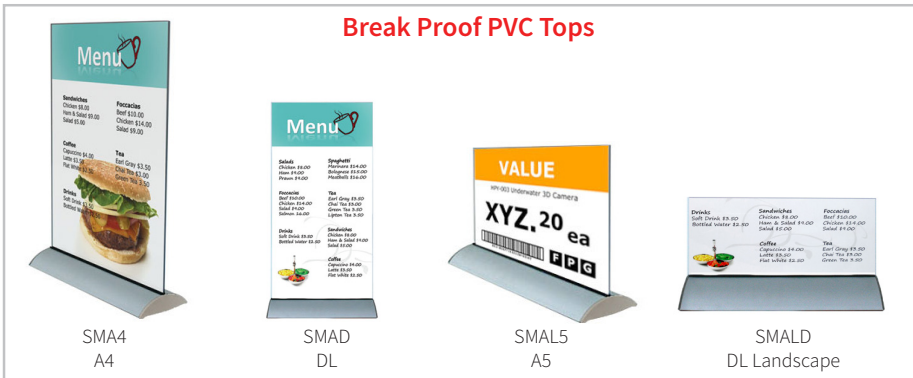

TABLE MENU & SIGN HOLDERS

Aluminum Sign Holders

Break Proof PVC Tops

Product	Aluminum Sign Holder Type	Price
SMA4	A4 Aluminum Portrait Sign Holder	\$10.90
SMA5	A5 Aluminum Portrait Sign Holder	\$7.90
SMAD	DL Aluminum Portrait Sign Holder	\$5.50
SMAL4	A4 Aluminum Landscape Sign Holder	\$13.50
SMAL5	A5 Aluminum Landscape Sign Holder	\$9.50
SMALD	DL Aluminum Landscape Sign Holder	\$8.50

Information Why This Product

- Highly durable product
- Bases are made of aluminum, does not break when dropped
- Tops are slightly bendable, making them highly durable to cracks, drops and breakages
- Perfect for high traffic retail areas such as cafes

Elite Base Sign Holders

Product	Size	Thick Base Acrylic Promotion Sign Holder	Price
SRF100	100 x 100	Top Load Premium Sign Holder with 6mm Base	\$6.90
SRFA6	A6	Top Load Premium Sign Holder with 6mm Base	\$8.00
SRFDL	DL	Top Load Premium Sign Holder with 6mm Base	\$8.50
SRFA5	A5	Top Load Premium Sign Holder with 6mm Base	\$10.50
SRFA5L	A5 Landscape	Top Load Premium Sign Holder with 6mm Base	\$11.00
SRFA4	A4	Top Load Premium Sign Holder with 6mm Base	\$14.50
SRFA3	A3	Top Load Premium Sign Holder with 6mm Base	\$28.00

Information Why This Product

- 6mm acrylic base
- Premium acrylic used
- Top loading. Sign sealed on 3 sides
- Unique product. Good variety of sizes.
- Amazing visuals

Pokie Talkers - Premium Acrylic with Clear Tape