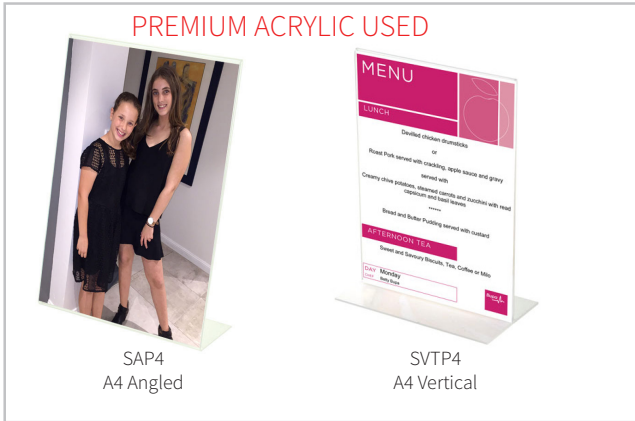

# TABLE MENU & SIGN HOLDERS

## Angled & Vertical Sign Holders

Product	Acrylic Sign Holder	Price
SAP4	A4 Angled Portrait Sign Holder - 2mm	\$8.00
SVTP3	A3 Vertical Portrait Sign Holder - 3mm	\$22.00
SVTP4	A4 Vertical Portrait Sign Holder - 2mm	\$9.00
SVTP5	A5 Vertical Portrait Sign Holder - 2mm	\$5.00
SVTPD	DL Vertical Portrait Sign Holder - 2mm	\$4.00

## Deluxe Block Signs

Product	Size	Unit Size (W x H x D)	Price
SBDDL	DL	120 x 230 x 20	\$19.00
SBDA4	A4	230 x 320 x 40	\$89.00
SBD57	5x7 inch	148 x 200 x 20	\$19.00
SBD46	4x6 inch	122 x 172 x 20	\$13.00