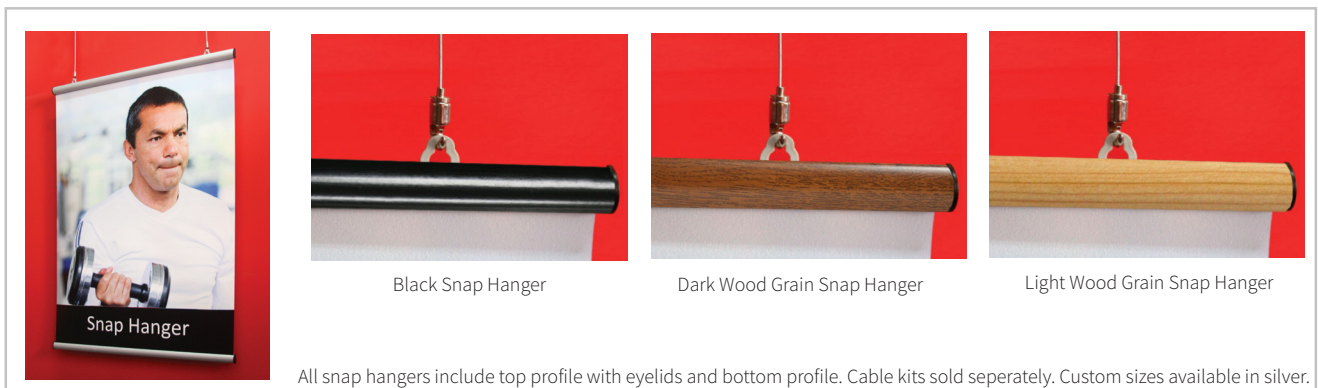

HANGING FRAMES

Double Sided Linking Frames

Specialised Window Solutions - These Frames can be hung individually or linked together creating an awesome display.

Product	Size	Orientation	Weight	Price
PSDNG	Giant 1900 x 900mm	Portrait or Landscape	9.8kg	\$225.00
PSDN0	A0 1189 x 841mm	Portrait or Landscape	6.6kg	\$135.00
PSDN1	A1 841 x 594mm	Portrait or Landscape	4.1kg	\$90.00

No hanging kits supplied. S hooks not supplied. Each frame comes with 4 attachable hanging rings. Pictured with CSHOOK.

Information Features

- Frames can link to each other.
- Double sided
- Landscape or portrait orientation ready
- High Impact Frames
- Perfect for retail windows.

- Double Sided
- 2 ring holes on all sides
- Can be portrait or landscape
- Frames can be linked together
- 3 sizes available.

Snap Hangers

Dimensions	Silver	Price	Black	Price	Dark Wood	Light Wood	Price
594mm Wide - A1	SNAP1	\$11.00	SNAPB1	\$14.00	SNAPDW1	SNAPLW1	\$17.00
841mm Wide - A0	SNAP0	\$16.00	SNAPB0	\$20.00	SNAPDW0	SNAPLW0	\$25.00
700mm Wide - B1	SNAP700	\$14.00	-	-	-	-	-
1200mm Wide	SNAP12	\$22.00	SNAPB12	\$29.00	SNAPDW12	SNAPLW12	\$35.00