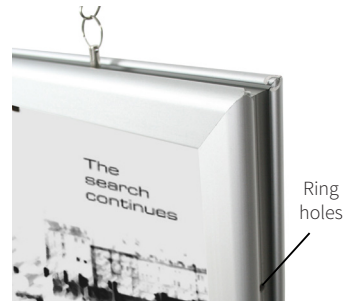

HANGING FRAMES

Double Sided Linking Frames

Specialised Window Solutions - These Frames can be hung individually or linked together creating an awesome display.

Product	Size	Orientation	Weight	Price
PSDNG	Giant 1900 x 900mm	Portrait or Landscape	9.8kg	\$225.00
PSDN0	A0 1189 x 841mm	Portrait or Landscape	6.6kg	\$135.00
PSDN1	A1 841 x 594mm	Portrait or Landscape	4.1kg	\$90.00

No hanging kits supplied. S hooks not supplied. Each frame comes with 4 attachable hanging rings. Pictured with CSHOOK.

Information Features

- Frames can link to each other.
- Double sided
- Landscape or portrait orientation ready
- High Impact Frames
- Perfect for retail windows.

- Double Sided
- 2 ring holes on all sides
- Can be portrait or landscape
- Frames can be linked together
- 3 sizes available.

Snap Hangers

Dimensions	Silver	Price	Black	Price	Dark Wood	Light Wood	Price
594mm Wide - A1	SNAP1	\$11.00	SNAPB1	\$14.00	SNAPDW1	SNAPLW1	\$17.00
841mm Wide - A0	SNAP0	\$16.00	SNAPB0	\$20.00	SNAPDW0	SNAPLW0	\$25.00
700mm Wide - B1	SNAP700	\$14.00	-	-	-	-	-
1200mm Wide	SNAP12	\$22.00	SNAPB12	\$29.00	SNAPDW12	SNAPLW12	\$35.00