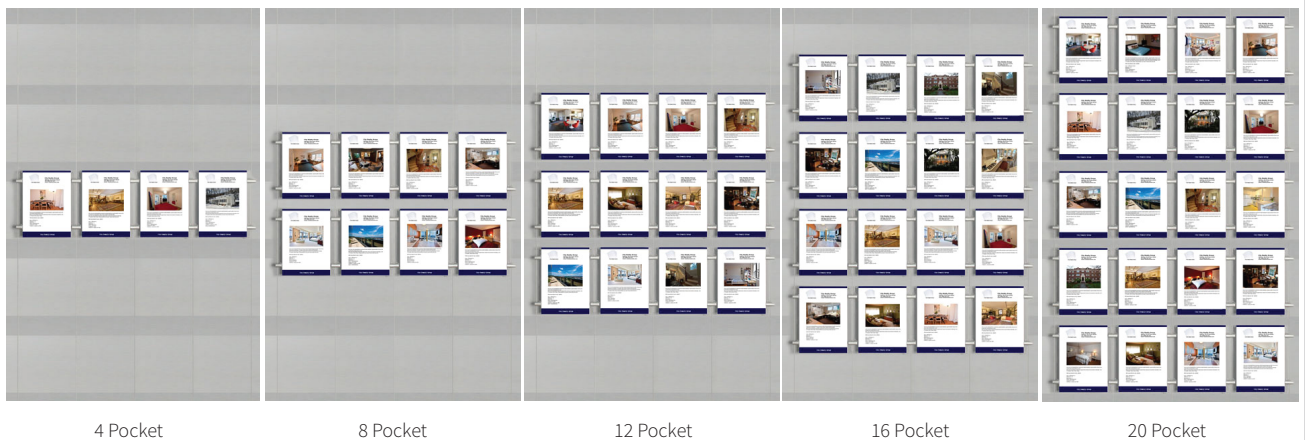

## Triple Column 4 Cable Systems for Window or Wall

Portrait CTCP or Landscape CTCL

## Quad Column 5 Cable Systems for Window or Wall

Portrait CQCP or Landscape CQCL

Width of displays - Paper Size + 16mm on each side + 41mm between columns

|           | A4     | A3     | A2     | A1     |
|-----------|--------|--------|--------|--------|
| 3 Pocket  | 129.00 | 169.00 | 229.00 | 399.00 |
| 6 Pocket  | 199.00 | 279.00 | 395.00 | 699.00 |
| 9 Pocket  | 269.00 | 379.00 | 579.00 | N/A    |
| 12 Pocket | 339.00 | 479.00 | N/A    | N/A    |
| 15 Pocket | 409.00 | 595.00 | N/A    | N/A    |

|           | A4     | A3     | A2     | A1     |
|-----------|--------|--------|--------|--------|
| 4 Pocket  | 165.00 | 215.00 | 299.00 | 515.00 |
| 8 Pocket  | 259.00 | 359.00 | 529.00 | 935.00 |
| 12 Pocket | 355.00 | 499.00 | 749.00 | N/A    |
| 16 Pocket | 440.00 | 639.00 | N/A    | N/A    |
| 20 Pocket | 539.00 | 769.00 | N/A    | N/A    |