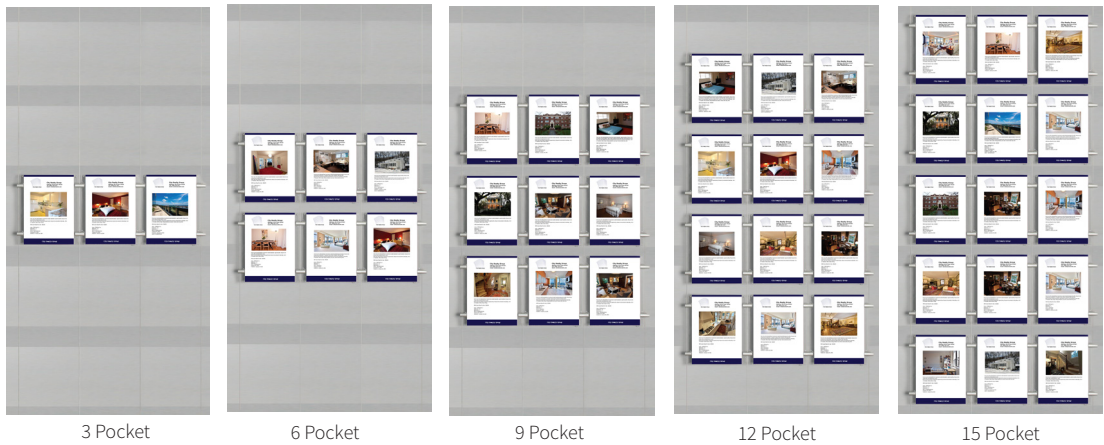

## Triple Column 4 Cable Systems for Window or Wall

Portrait CTCP or Landscape CTCL

## Quad Column 5 Cable Systems for Window or Wall

Portrait CQCP or Landscape CQCL

Width of displays - Paper Size + 16mm on each side + 41mm between columns

|           | A4     | A3     | A2     | A1     |
|-----------|--------|--------|--------|--------|
| 3 Pocket  | 129.00 | 169.00 | 229.00 | 399.00 |
| 6 Pocket  | 199.00 | 279.00 | 395.00 | 699.00 |
| 9 Pocket  | 269.00 | 379.00 | 579.00 | N/A    |
| 12 Pocket | 339.00 | 479.00 | N/A    | N/A    |
| 15 Pocket | 409.00 | 595.00 | N/A    | N/A    |

|           | A4     | A3     | A2     | A1     |
|-----------|--------|--------|--------|--------|
| 4 Pocket  | 165.00 | 215.00 | 299.00 | 515.00 |
| 8 Pocket  | 259.00 | 359.00 | 529.00 | 935.00 |
| 12 Pocket | 355.00 | 499.00 | 749.00 | N/A    |
| 16 Pocket | 440.00 | 639.00 | N/A    | N/A    |
| 20 Pocket | 539.00 | 769.00 | N/A    | N/A    |