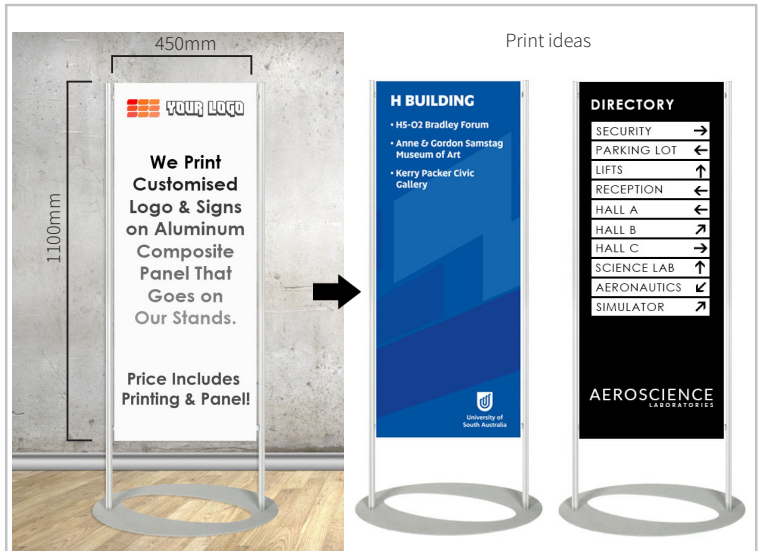

Information Features

Maximum frame size that will fit the easels are A0 (1189 x 841mm). All easels have adjustable top and bottom holders to hold on to frame or media.

Tighten knob to adjust top panel. Frame and easel are sold separately.

Plastic padded feet to prevent scratches and movement.

Euro Promotional Sign Holders

Snap Frame on either side for easy poster change. PVC Cover supplied with Frame.

Minimal base design. Extends 13cm each side.

Product	Poster Size (H x W)	Front Cover	Price
PFE34	1016mm x 762mm	Polycarbonate	\$185.00
PFE1	841mm x 594mm	Polycarbonate	\$130.00

Custom Print Lobby Signs

BCPS - 1450mm High Custom Printed Lobby Stand

WE PRINT YOUR DESIGN ON 1100 X 450 PANELS

Product	Sign Size (H x W)	Price Including Print
BCPSS	1100 x 450mm	\$285.00
BCPLS	1100 x 450mm	\$290.00

Please add 10% GST on all Australian Orders. Full range of products available online. All prices shown on catalogue are in Australian Dollars.