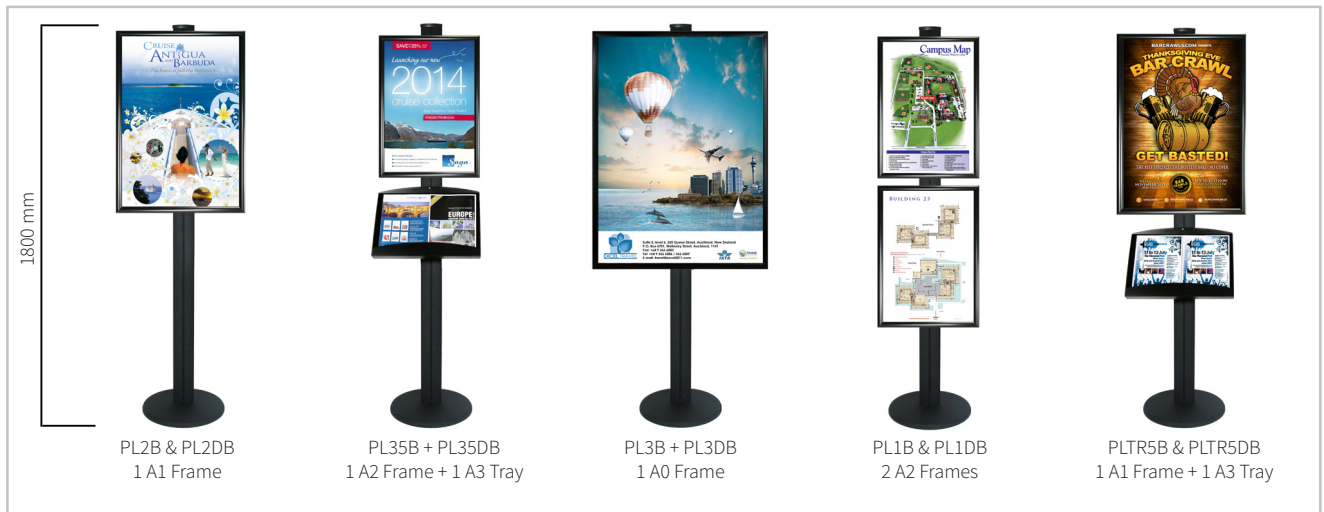

FREESTANDING SIGNS

Black Combo Poles - 1450mm and 1800mm

1450mm Stand- Components per Side	Single Side	Price	Double Sided	Price
3 Black A4 Snap Frames	PS1B	\$215.00	PS1DB	\$260.00
2 Black A3 Snap Frames	PS2B	\$210.00	PS2DB	\$250.00
1 Black A2 Snap Frame + A3 Tray	PSTR3B	\$235.00	PSTR3DB	\$300.00
1 Black A1 Snap Frame	PS21B	\$210.00	PS21DB	\$245.00
2 Black A2 Snap Frame	PS3B	\$220.00	PS3DB	\$270.00
1 Black A2 Snap Frame	PS4B	\$195.00	PS4DB	\$220.00
1 Black A1 Snap Frame + Tray	PSTR4B	\$255.00	PSTR4DB	\$335.00
1 Black A2 Snap Frame + 4 DL Brochure Holder	PS23B	\$210.00		
1 Black Half A1 Snap Frame	PS22B	\$195.00		
1 Black A3 Snap Frame + 2A4 and 4 DL Brochure Holders	PS5B	\$250.00		

1800mm Stand- Components per Side	Single Side	Price	Double Sided	Price
2 A1 Snap Frame	PL24B	\$240.00	PL24DB	\$310.00
1 Black A2 Snap Frame + 2 Trays	PLTR4B	\$285.00	PLTR4DB	\$390.00
1 Black A1 Snap Frame	PL2B	\$210.00	PL2DB	\$245.00
1 Black A2 Snap Frame + 1 Tray	PL35B	\$235.00	PL35DB	\$300.00
1 Black A0 Snap Frame	PL3B	\$240.00	PL3DB	\$310.00
2 Black A2 Snap Frame	PL1B	\$225.00	PL1DB	\$280.00
1 Black A2 Snap Frame	PL23B	\$195.00	PL23DB	\$220.00
2 Black Half A1 Snap Frame	PL25B	\$220.00	PL25DB	\$270.00
1 A1 Black Snap Frame + 1 Tray	PLTR5B	\$255.00	PLTR5DB	\$335.00
1 A1 Black Snap Frame + 2 Tray	PLTR6B	\$290.00	PLTR6DB	\$395.00