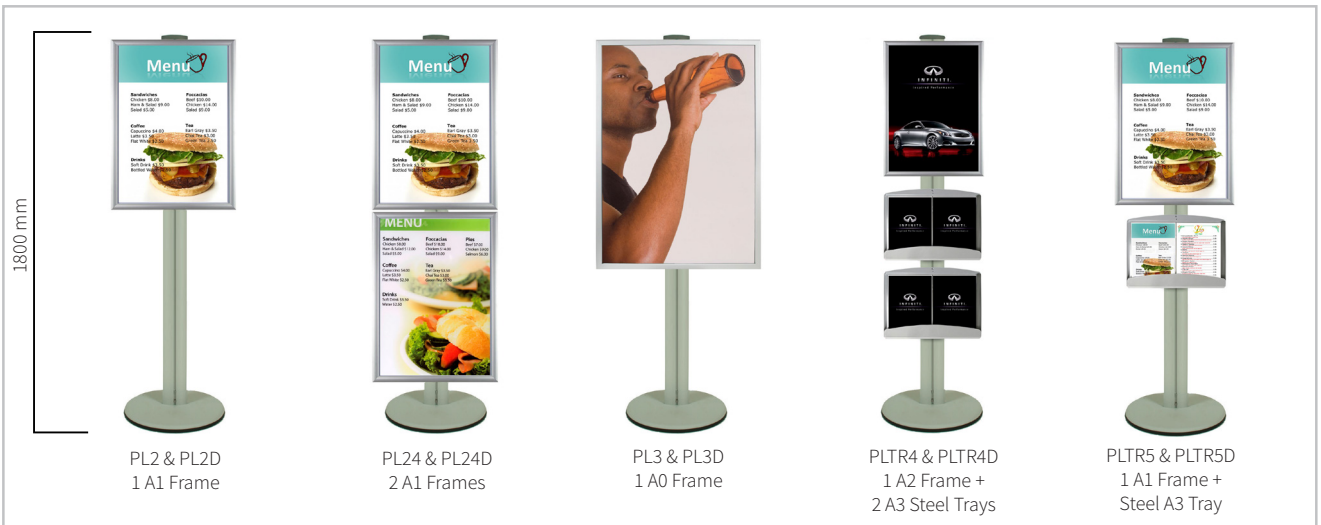

FREESTANDING SIGNS

Silver Combo Poles - 1450mm and 1800mm

1450mm Stand- Components per Side	Single Side	Price	Double Sided	Price
3 A4 Snap Frames	PS1	\$200.00	PS1D	\$240.00
2 A3 Snap Frames	PS2	\$190.00	PS2D	\$220.00
A2 Snap Frames + A3 Steel Holder	PS35	\$220.00	PS35D	\$280.00
1 A2 Snap Frame	PS4	\$185.00	PS4D	\$210.00
1 A1 Snap Frame	PS21	\$195.00	PS21D	\$230.00
A3 Snap Frame + Suggestion Box + 3 Business Card Holders	PS30	\$220.00	N/A	N/A
A3 Snap Frame + Suggestion Box	PS9	\$260.00	N/A	N/A
A2 Snap Frame + A4 Steel Holder	PS24	\$205.00	N/A	N/A
A2 Snap Frame + A3 Tray	PSTR3	\$210.00	N/A	N/A
A2 Snap Frame + 4 DL Holders	PS23	\$210.00	N/A	N/A

1800mm Stand- Components per Side	Single Side	Price	Double Sided	Price
1 A2 Snap Frame	PL23	\$185.00	PL23D	\$210.00
2 A2 Snap Frames	PL1	\$210.00	PL1D	\$260.00
1 A1 Snap Frame	PL2	\$195.00	PL2D	\$230.00
2 A1 Snap Frames	PL24	\$230.00	PL24D	\$300.00
1 A0 Snap Frame	PL3	\$220.00	PL3D	\$290.00
700 x 1600 Snap Frame	PL16	\$240.00	PL16D	\$330.00
1 A2 + 2 A3 Landscape Tray	PLTR4	\$245.00	PLTR4D	\$340.00
A2 Snap Frame + A3 Tray	PLTR3	\$210.00	PLTR3D	\$270.00
1 A1 + A3 Tray	PLTR5	\$220.00	PLTR5D	\$290.00
A2 Snap Frame 2 A4 + 4 DL	PL27	\$230.00	N/A	N/A

i Our Difference
Slim Pole Profile.
Base with weight plate

Base with Weight Plate and Pole. Total 14.4kg

Please add 10% GST on all Australian Orders. Full range of products available online. All prices shown on catalogue are in Australian Dollars.