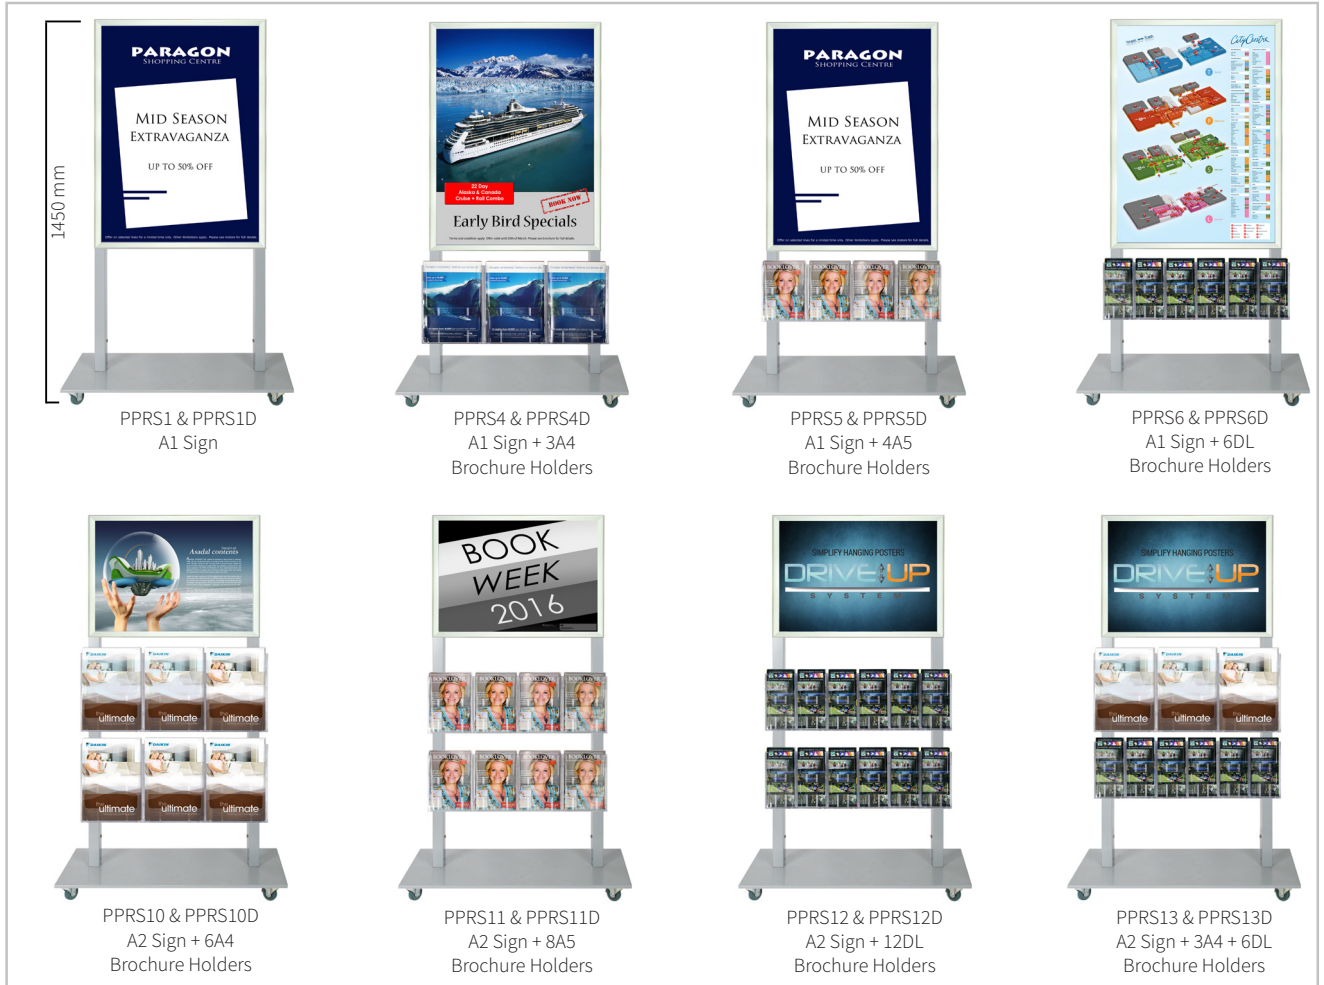

# FREESTANDING SIGNS

## Silver Mall Stands - 1450mm

Components per Side	Height	Single Sided	Price	Double Sided	Price
A1 Steel Backed Snap Frame	1450mm	PPRS1	\$280.00	PPRS1D	\$350.00
A1 Frame + 3 A4 Holders	1450mm	PPRS4	\$295.00	PPRS4D	\$380.00
A1 Frame + 4 A5 Holders	1450mm	PPRS5	\$295.00	PPRS5D	\$380.00
A1 Frame + 6 DL Holders	1450mm	PPRS6	\$295.00	PPRS6D	\$380.00
A2 Frame + 3 A4 Holders	1450mm	PPRS7	\$275.00	PPRS7D	\$350.00
A2 Frame + 4 A5 Holders	1450mm	PPRS8	\$275.00	PPRS8D	\$350.00
A2 Frame + 6 DL Holders	1450mm	PPRS9	\$275.00	PPRS9D	\$350.00
A2 + 6 A4 Holders (2 Rows)	1450mm	PPRS10	\$310.00	PPRS10D	\$420.00
A2 + 8 A5 Holders (2 Rows)	1450mm	PPRS11	\$310.00	PPRS11D	\$420.00
A2 + 12 DL Holders (2 Rows)	1450mm	PPRS12	\$310.00	PPRS12D	\$420.00
A2 Frame + 3A4 + 6DL Holders	1450mm	PPRS13	\$310.00	PPRS13D	\$420.00

### Information Customizable

Customise Your Own Stand with:

- A1 Portrait
- A2 Landscape
- 3 x A4 Across
- 4 x A5 Across
- 6 x DL Across

For more combinations, contact us for more information.