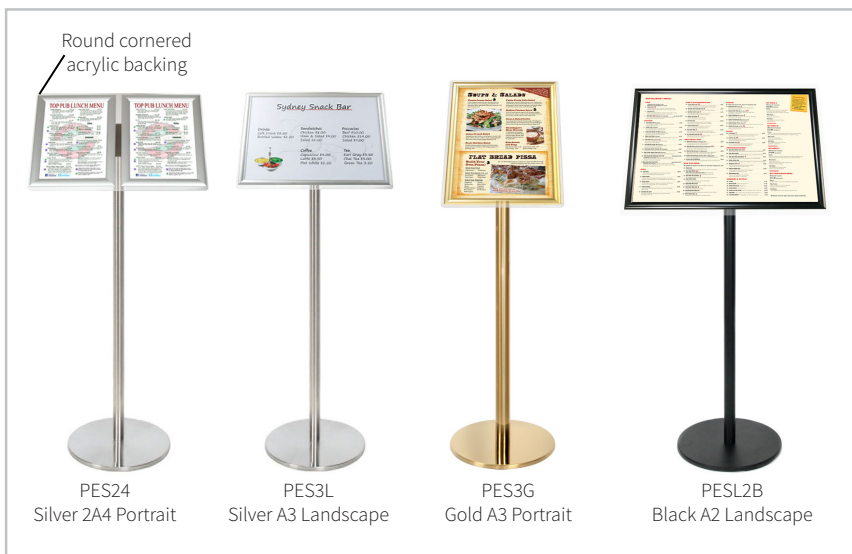

# FREESTANDING SIGNS

## Angled Round Corner Snap Frame Ezi Poles

Silver	Black	Base	Sign	Landscape	Portrait	Price
PER4	PER4B	Flat	A4	110 cm Tall	132 cm Tall	\$115.00
PER3	PER3B	Flat	A3	115 cm Tall	137 cm Tall	\$120.00
PER4W	PER4WB	Wheel	A4	132 cm Tall	154 cm Tall	\$135.00
PER3W	PER3WB	Wheel	A3	137 cm Tall	159 cm Tall	\$140.00

**Did you know?** Display Me has the slimmest base on the market for low trip hazard.

## Deluxe Angled Back Ezi Poles

Snap Frame	Height	Silver	Black	Price	Gold	Price
2 x A4 Frame Landscape	115 cm	PESL4	PESL4B	\$150.00	PESL4G	\$170.00
2 x A4 Frame Portrait	121 cm	PES24	PES24B	\$150.00	PES24G	\$170.00
A3 Frame Portrait	126 cm	PES3	PES3B	\$145.00	PES3G	\$170.00
A3 Frame Landscape	121 cm	PES3L	PES3LB	\$145.00	PES3LG	\$170.00
A2 Frame Landscape	126 cm	PESL2	PESL2B	\$175.00	PESL2G	\$190.00
A2 Frame Portrait	132 cm	PESP2	PESP2B	\$175.00	PESP2G	\$190.00