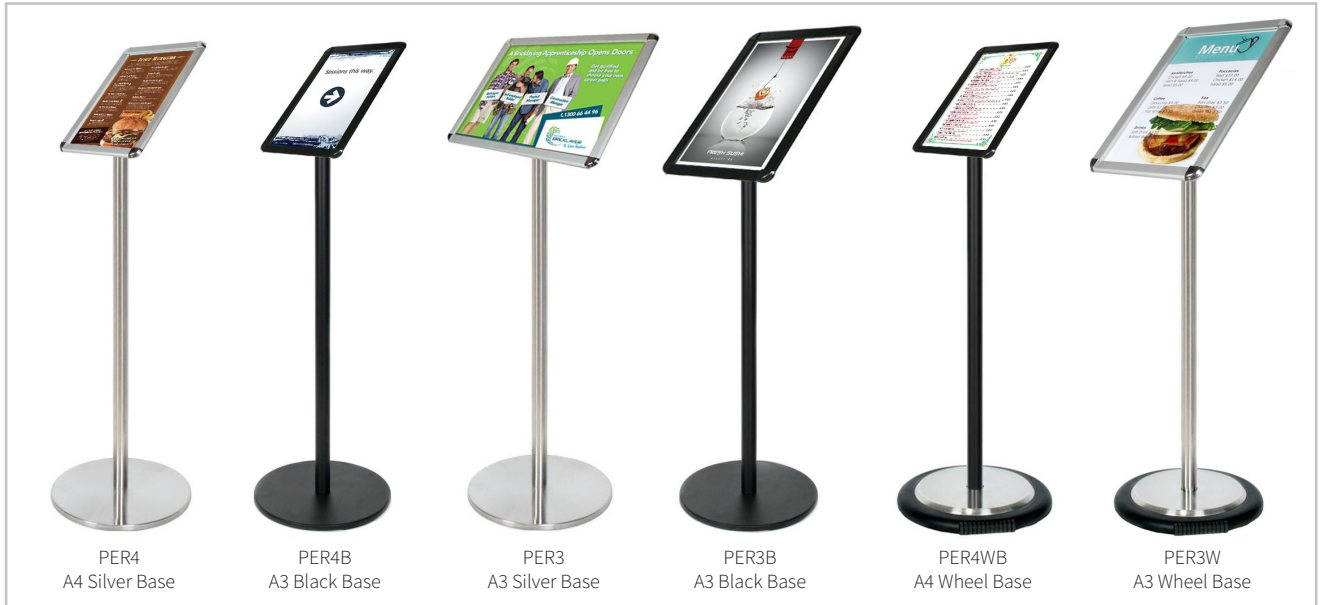

# FREESTANDING SIGNS

## Angled Round Corner Snap Frame Ezi Poles

Silver	Black	Base	Sign	Landscape	Portrait	Price
PER4	PER4B	Flat	A4	110 cm Tall	132 cm Tall	\$115.00
PER3	PER3B	Flat	A3	115 cm Tall	137 cm Tall	\$120.00
PER4W	PER4WB	Wheel	A4	132 cm Tall	154 cm Tall	\$135.00
PER3W	PER3WB	Wheel	A3	137 cm Tall	159 cm Tall	\$140.00

**Did you know?** Display Me has the slimmest base on the market for low trip hazard.

## Deluxe Angled Back Ezi Poles

Snap Frame	Height	Silver	Black	Price	Gold	Price
2 x A4 Frame Landscape	115 cm	PESL4	PESL4B	\$150.00	PESL4G	\$170.00
2 x A4 Frame Portrait	121 cm	PES24	PES24B	\$150.00	PES24G	\$170.00
A3 Frame Portrait	126 cm	PES3	PES3B	\$145.00	PES3G	\$170.00
A3 Frame Landscape	121 cm	PES3L	PES3LB	\$145.00	PES3LG	\$170.00
A2 Frame Landscape	126 cm	PESL2	PESL2B	\$175.00	PESL2G	\$190.00
A2 Frame Portrait	132 cm	PESP2	PESP2B	\$175.00	PESP2G	\$190.00