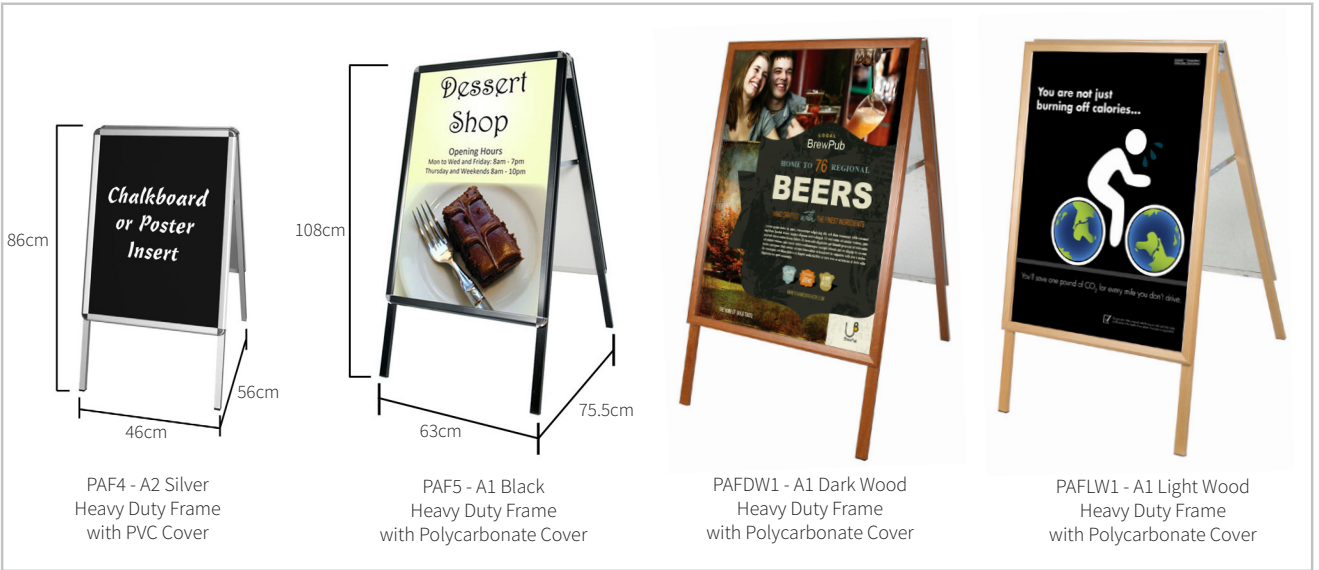

## A Frames - A2, A1 & A0

Size	Corner	Colour	Cover	Backing	Product Code	Height	Price
A2	Round	Silver	PVC	Chalkboard	PAF4	86cm	\$115.00
A1	Round	Black	Polycarbonate	Chalkboard	PAF5	108cm	\$185.00
A1	Square	Dark Wood	Polycarbonate	Steel	PAFDW1	108cm	\$200.00
A1	Square	Light Wood	Polycarbonate	Steel	PAFLW1	108cm	\$200.00
A1	Round	Silver	Polycarbonate	Steel	PAF1	108cm	\$165.00
A1	Round	Silver	PVC	Steel	PAF11	108cm	\$105.00
A0	Round	Silver	PVC	Steel	PAFA0	141cm	\$185.00

### Information Features

Most of our A-Frames have

- Rounded corners for safety
- Steel backing to prevent warping
- Polycarbonate front to prevent covers from shrinking and turning yellow from UV exposure