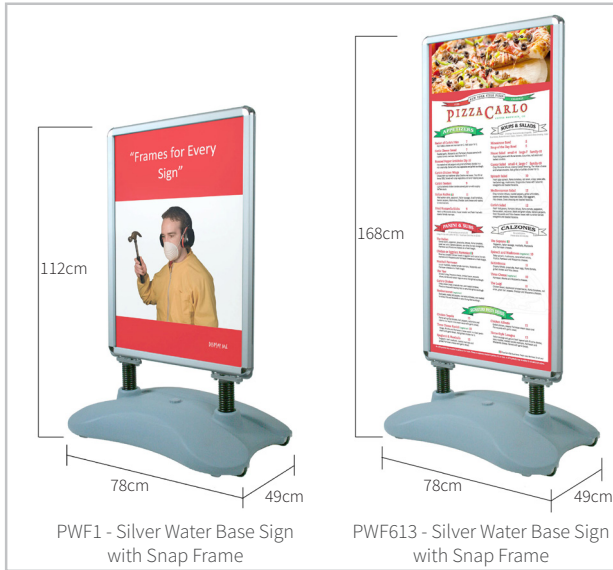

PAVEMENT SIGNS

Silver Waterbase Signs

Size	Base Colour	Product Code	Price
A1	Silver	PWF1	\$200.00
600 x 1300	Silver	PWF613	\$299.00

Black Waterbase Sign

Size	Base Dimensions	Product Code	Price
A1	780 x 490mm	PWFB1	\$240.00

Snap Frame Swing Stand Sign Holder

Size	Colour	Product Code	Price
A1	Grey Base + Black Frame	PWFBS1	\$220.00

Corflute Grey Heavy Duty Plastic A Frame

Size	Colour	Product Code	Price
600 x 900	Grey	PAFP1	\$120.00

Information

All models deflect or swing in the wind. All our water base signs have clear UV stable polycarbonate cover that are suitable for outdoor use.

Please add 10% GST on all Australian Orders. Full range of products available online. All prices shown on catalogue are in Australian Dollars.