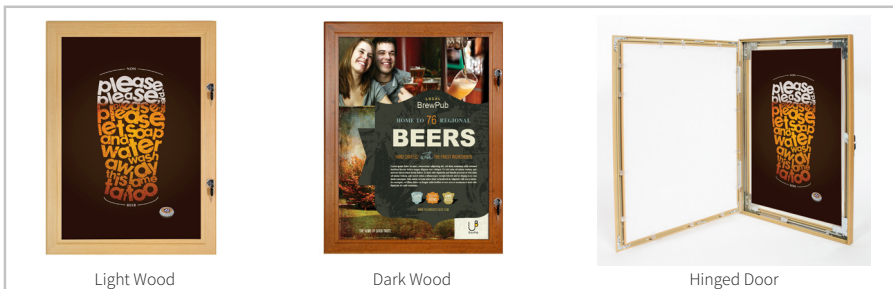

WALL FRAMES

Silver & Black Outdoor Lockable Showboards

Size	Frame Size	Silver	Black	Cover Material	Locks	Price
A4	278 x 365 x 33mm	PSO4		Polycarbonate	1	\$95.00
A3	365 x 488 x 33mm	PSO3	PSOB3	Polycarbonate	1	\$110.00
A2	488 x 662 x 33mm	PSO2	PSOB2	Polycarbonate	1	\$125.00
A1	662 x 909 x 33mm	PSO1	PSOB1	Polycarbonate	2	\$160.00
A0	909 x 1257 x 33mm	PSO0	PSOB0	Polycarbonate	2	\$210.00
30 x 40 inch	830 x 1084 x 33mm	PSO34		Polycarbonate	2	\$210.00
1500 x 1000	1568 x 1068 x 33mm	PSO1510		Polycarbonate	2	\$270.00
1500 X 1200	1568 X 1268 X 33mm	PSO1512		Polycarbonate	2	\$290.00
A2 Bottom Lock	489 x 663 x 33mm	PSOL2		Polycarbonate	1	\$125.00

Coloured Outdoor Lockable Showboards

Size	Frame Size (L x W x D)	White	Red	Blue	Locks	Price
A4	278 x 365 x 33mm	PSOW4	PSOR4	PSOBL4	1	\$95.00
A3	365 x 488 x 33mm	PSOW3	PSOR3	PSOBL3	1	\$110.00
A2	488 x 662 x 33mm	PSOW2	PSOR2	PSOBL2	2	\$125.00
A1	662 x 909 x 33mm	PSOW1	PSOR1	PSOBL1	2	\$160.00
A0	909 x 1257 x 33mm	PSOW0	PSOR0	PSOBL0	2	\$210.00

Wood Finish Outdoor Lockable Showboards

Size	Frame Size (L x W x D)	Product Code	Cover Material	Locks	Price
A3	365 x 488 x 33mm	PSODW3	Polycarbonate	1	\$120.00
A2	488 x 662 x 33mm	PSODW2	Polycarbonate	1	\$150.00
A1	662 x 909 x 33mm	PSODW1	Polycarbonate	2	\$195.00
A0	909 x 1257 x 33mm	PSODW0	Polycarbonate	2	\$265.00

i

Information

Frame Structure

Silver 33mm Deep

Silver 33mm Deep

Hinged Door

Lockable

Outdoor