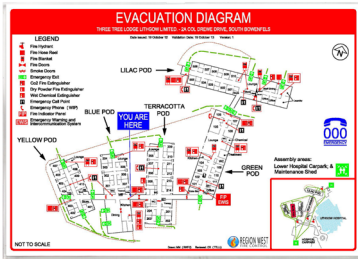

WALL FRAMES

Premium Frameless Frames

Portrait Orientated Frameless Frame

Open on top. Sealed on 3 Sides for Easy Access
5mm Depth

Landscape Frameless Frame
Fingerhole on the Back.

Liquid Chalk Board
Insert Available

Information Our Difference

- Fingerhole on the front or back
- Sealed on all 3 sides
- Attached with double sided tape
- Quick paper access

Great for:

- Lifts
- Menus
- Notices
- Certificates
- General Advertising

Landscape Stand Off Frames

Size of pocket is 16mm greater on either side than the Standard A Size selected

Size	Product Code	Price
A4	POP4 (Includes 4 Stand Offs)	\$38.00
A3	POP3 (Includes 4 Stand Offs)	\$49.00
A2	POP2 (Includes 4 Stand Offs)	\$70.00
A1	POP1 (Includes 4 Stand Offs)	\$110.00
30 x 40 inch	POP34 (Includes 4 Stand Offs)	\$190.00
A0	POP0 (Includes 4 Stand Offs)	\$190.00