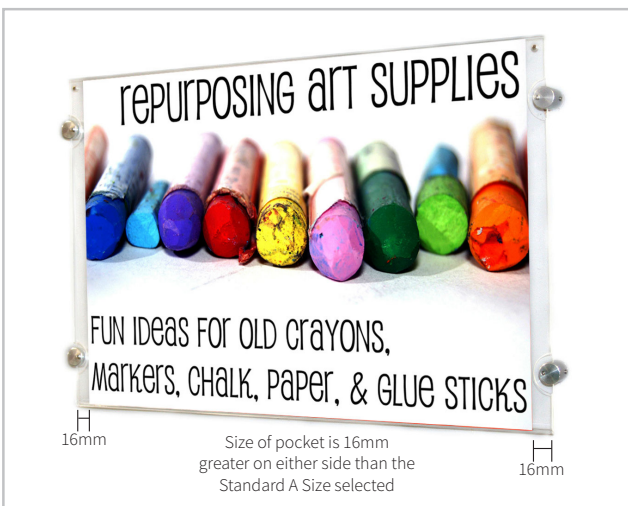

Landscape Stand Off Frames

Size of pocket is 16mm greater on either side than the Standard A Size selected

Size	Product Code	Price
A4	POP4 (Includes 4 Stand Offs)	$38.00
A3	POP3 (Includes 4 Stand Offs)	$49.00
A2	POP2 (Includes 4 Stand Offs)	$70.00
A1	POP1 (Includes 4 Stand Offs)	$110.00
30 x 40 inch	POP34 (Includes 4 Stand Offs)	$190.00
A0	POP0 (Includes 4 Stand Offs)	$190.00