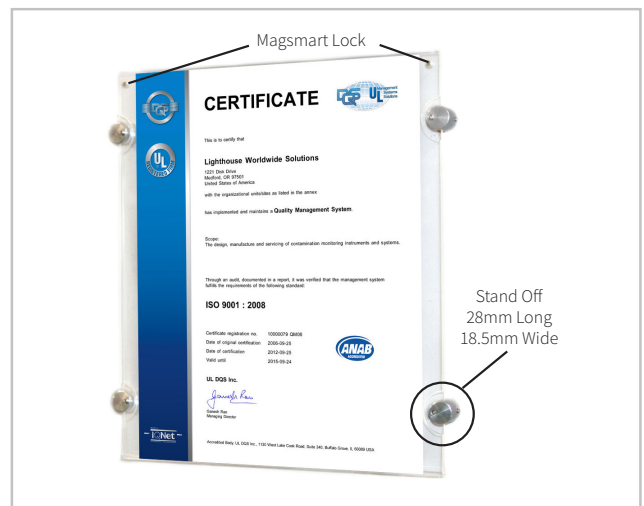

Portrait Stand Off Frames

Stand Off
28mm Long
18.5mm Wide

Size	Product Code	Price
A4	POL4 (Includes 4 Stand Offs)	$38.00
A3	POL3 (Includes 4 Stand Offs)	$49.00
A2	POL2 (Includes 4 Stand Offs)	$70.00
A1	POL1 (Includes 4 Stand Offs)	$110.00
STAND OFF	STA (4 pieces)	$20.00

Please add 10% GST on all Australian Orders. Full range of products available online. All prices shown on catalogue are in Australian Dollars.