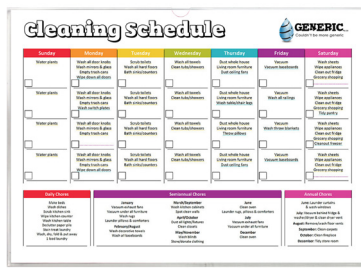

WALL FRAMES

Premium Frameless Frames

Portrait Orientated Frameless Frame

Open on top. Sealed on 3 Sides for Easy Access
5mm Depth

Landscape Frameless Frame
Fingerhole on the Back.

Liquid Chalk Board
Insert Available

Information Our Difference

- Fingerhole on the front or back
- Sealed on all 3 sides
- Attached with double sided tape
- Quick paper access

Great for:

- Lifts
- Menus
- Notices
- Certificates
- General Advertising