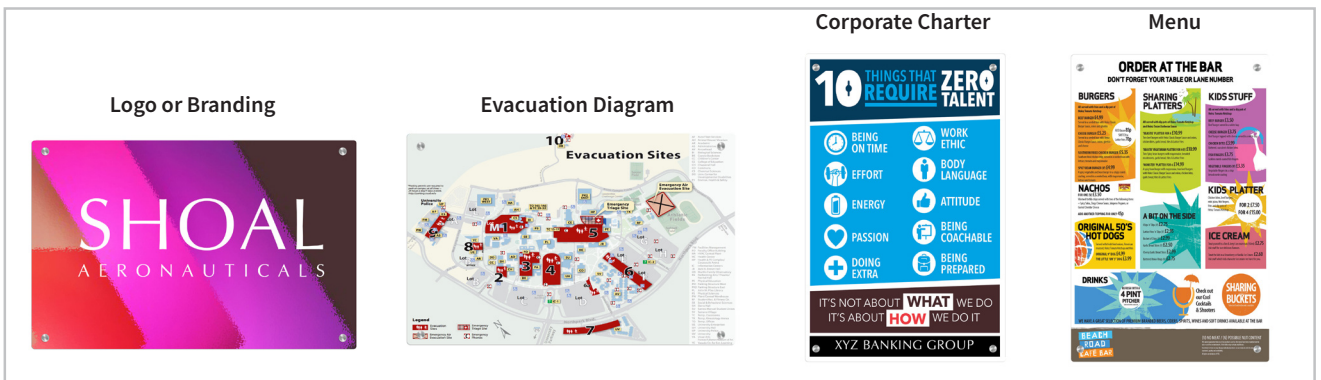

PRINTED GLASS BOARDS & CUSTOM SIGNS

Custom Printed Glass Boards

i Information

- Used for:
- Corporate Logo
 - Menu
 - Daily Planner
 - To Do List
 - Corporate Art

Whiteboard marker can be used to write on the front. Go online for artwork requirement. Printed with UV Stable Ink.

Product	Description	Price
GBPL	913 x 665mm Custom Print on Clear Safety Glass Board with Rounded Edges + Attachments	\$320.00
GBPM	665 x 492mm Custom Print on Clear Safety Glass Board with Rounded Edges + Attachments	\$200.00

Custom Made Signs

For custom made signs on aluminum composite panel,

Go to www.createsigns.com.au

Sizes : A2, A3, A4, A5

Colours: White, Silver, Gold, Yellow

CREATE SIGNS
YOUR SIGN YOUR WAY

Create your personalised sign in 5 easy steps.