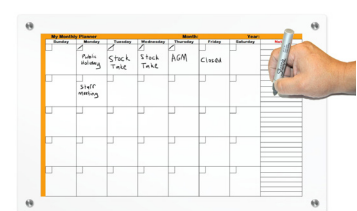

**i Did you know?** All our glass boards come with accessories and advanced safety features.

Supplied with Whiteboard Marker, Magnetic Pen Holder and 8 Magnets.

Rounded corner safety glass. Stand offs goes through glass.

## Clear Glass Poster Writing Boards

Insert Poster

Write on Glass

Change Poster Anytime

**i Information** How it works

1 Insert document in between the two glass sheets.

2 Attach glass sheets with poster in between to wall.

3 Write on Glass with Whiteboard Pen

Product	Description	Size	Price
NBGC1	Clear Glass Boards	A1	\$130.00
NBGC2	Clear Glass Boards	A2	\$80.00

**i Information**

Flexible Writing Board. Insert new poster or artwork as background when required. Each board consists of two sheets of 4mm tempered glass with fixings.