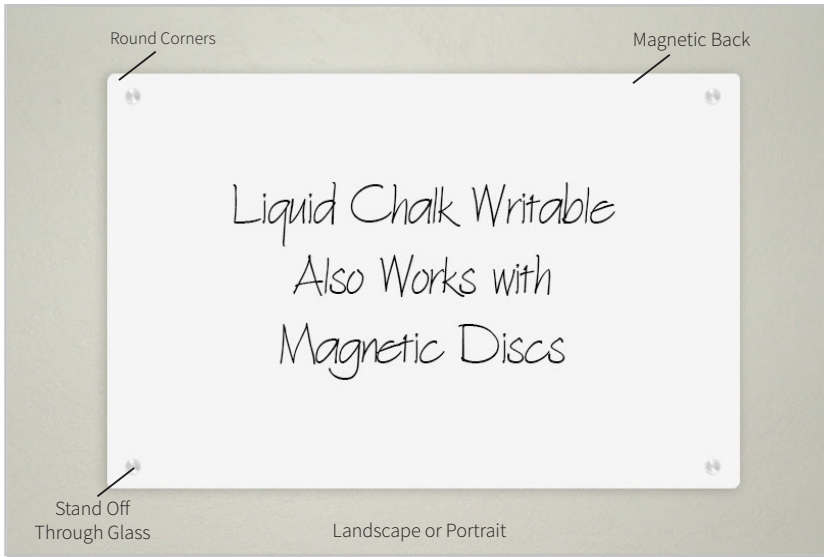

WRITING BOARDS

Glass Writing & Magnetic Boards

Product	Glass Magnetic Writing Boards	Board Dimensions	Price
NBGW64	White Glass Board + Fixings	400 x 600mm	$79.00
NBGW96	White Glass Board + Fixings	600 x 900mm	$109.00
NBGW129	White Glass Board + Fixings	900 x 1200mm	$199.00
NBGW1812	White Glass Board + Fixings	1800 x 1200mm	$299.00
NBGW2112	White Glass Board + Fixings	2100 x 1200mm	$399.00
NBGW2412	White Glass Board + Fixings	2400 x 1200mm	$440.00
NBGB129	Black Glass Board + Fixings	900 x 1200mm	$199.00

i Did you know? All our glass boards come with accessories and advanced safety features.