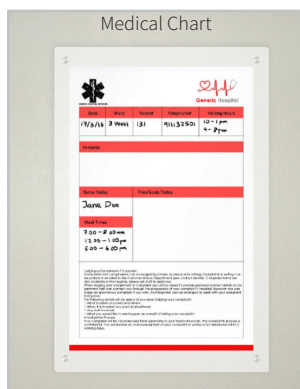

**i Did you know?** All our glass boards come with accessories and advanced safety features.

Supplied with Whiteboard Marker, Magnetic Pen Holder and 8 Magnets.

Rounded corner safety glass. Stand offs goes through glass.

## Clear Glass Poster Writing Boards

Insert Poster

Write on Glass

Change Poster Anytime

**i Information** How it works

1 Insert document in between the two glass sheets.

2 Attach glass sheets with poster in between to wall.

3 Write on Glass with Whiteboard Pen

Product	Description	Size	Price
NBGC1	Clear Glass Boards	A1	\$130.00
NBGC2	Clear Glass Boards	A2	\$80.00

**i Information**

Flexible Writing Board. Insert new poster or artwork as background when required. Each board consists of two sheets of 4mm tempered glass with fixings.