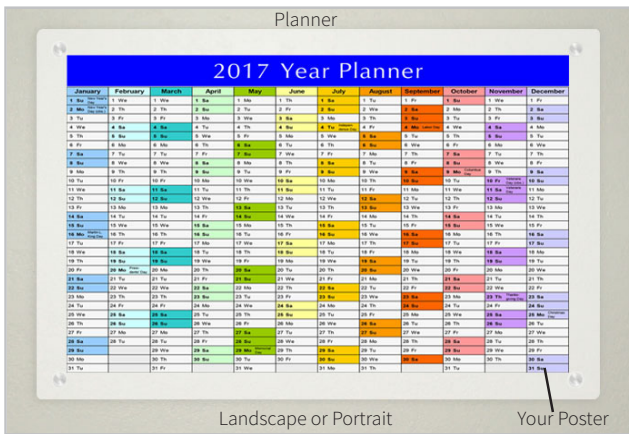

## Glass Writing & Magnetic Boards

Product	Glass Magnetic Writing Boards	Board Dimensions	Price
NBGW64	White Glass Board + Fixings	400 x 600mm	\$79.00
NBGW96	White Glass Board + Fixings	600 x 900mm	\$109.00
NBGW129	White Glass Board + Fixings	900 x 1200mm	\$199.00
NBGW1812	White Glass Board + Fixings	1800 x 1200mm	\$299.00
NBGW2112	White Glass Board + Fixings	2100 x 1200mm	\$399.00
NBGW2412	White Glass Board + Fixings	2400 x 1200mm	\$440.00
NBGB129	Black Glass Board + Fixings	900 x 1200mm	\$199.00

**i Did you know?** All our glass boards come with accessories and advanced safety features.

Supplied with Whiteboard Marker, Magnetic Pen Holder and 8 Magnets.

Rounded corner safety glass. Stand offs goes through glass.

## Clear Glass Poster Writing Boards

Insert Poster

Write on Glass

Change Poster Anytime

**i Information** How it works

1 Insert document in between the two glass sheets.

2 Attach glass sheets with poster in between to wall.

3 Write on Glass with Whiteboard Pen

Product	Description	Size	Price
NBGC1	Clear Glass Boards	A1	\$130.00
NBGC2	Clear Glass Boards	A2	\$80.00

**i Information**

Flexible Writing Board. Insert new poster or artwork as background when required. Each board consists of two sheets of 4mm tempered glass with fixings.