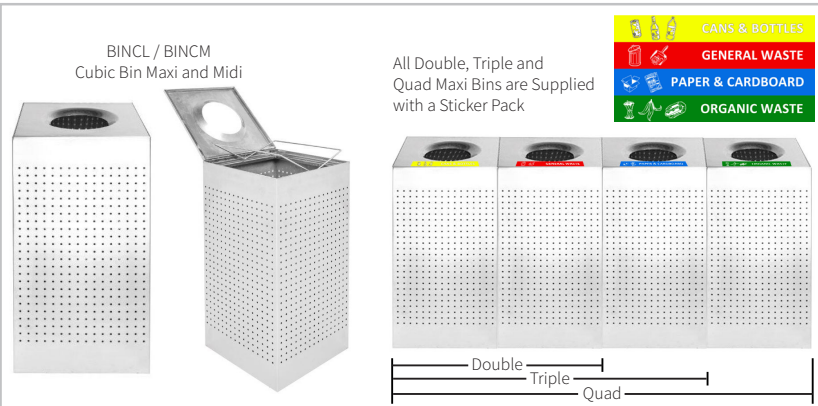

WASTE BINS & CIGARETTE BINS

Dome Bins

Product	Waste Bin Type	Litres	External Dimensions	Opening	Price
BINDS	Stainless Steel Dome Bin	75 L	865 x 370 x 370mm	150mm	\$199.00
BINDB	Black Dome Bin Bin	75 L	865 x 370 x 370mm	150mm	\$199.00
BINES	Silver Euro Bin	12 L	340 x 230 x 230mm	215mm	\$30.00
BINEB	Black Euro Bin	12 L	340 x 230 x 230mm	215mm	\$30.00

Euro Bins

i Information Why Choose the Dome Bins?

- Small opening creates no mess
- Restricts unwanted and oversized waste
- Bin liner for easy waste disposal
- Bin liner is steel
- This is a venue favourite
- Indoor Bin

Cubic Bins

i Information Why Choose the Venue Bins?

- Sold as 1 (single), 2 (double), 3 (triple) and 4 (quad) bins
- Set of 4 stickers are supplied with 2 or more bins purchased.
- Modern design
- Easy to use
- Bin bags held in with side clamps
- Indoor bin

Waste Bin Type	Litres	External	Opening	Product	Single	Product	Double	Product	Triple	Product	Quad
Cubic Bin Maxi	120 L	760 x 400 x 400mm	185mm	BINCL	\$280.00	BINCL2	\$560.00	BINCL3	\$830.00	BINCL4	\$1090.00
Cubic Bin Midi	75 L	680 x 300 x 300mm	185mm	BINCM	\$170.00	BINCM2	\$340.00	BINCM3	\$500.00	BINCM4	\$670.00