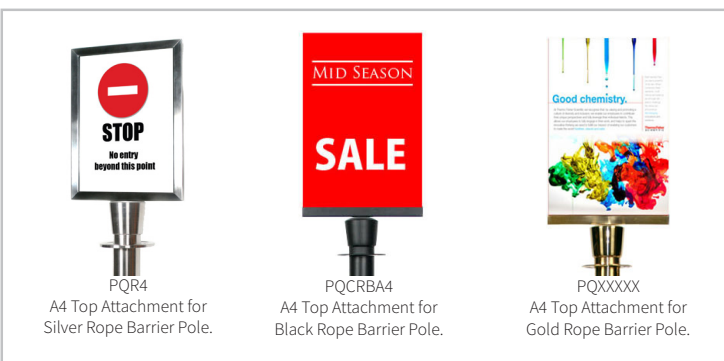

QUEUE MANAGEMENT

Rope Barrier Poles

Product	Pole Colour	Base Type	Height	Price
PQRB	Silver Ezi Pole	Silver Base	96 cm	\$89.00
PQRBB	Black Ezi Pole	Black Base	96 cm	\$89.00
PQRBG	Gold Ezi Pole	Gold Base	84cm	\$105.00
PQRBW	Silver Ezi Pole	Silver Wheel Base	115 cm	\$105.00
PQRBBW	Black Ezi Pole	Black Wheel Base	115 cm	\$105.00

Rope Barrier Pole Attachments

Product	Description	Price
PQR4	A4 Double Sided Stainless Steel Attachment + Frame	\$39.00
PQCRBA4	A4 Double Sided Black Euro Frame Attachment	\$39.00
PQCRGA4	A4 Double Sided Gold Euro Frame Attachment	\$45.00

Also available in A3

Did you know?

Display Me has the slimmest base on the market for low trip hazard.

Thickness: 13mm
Diameter: 350mm
Weight: 9 Kilogram
Solid Steel

Thickness: 13mm
Diameter: 350mm
Weight: 9 Kilogram
Solid Steel

Thickness: 13mm
Diameter: 350mm
Weight: 9 Kilogram
Solid Steel

 **Ezi Pole**
Slim Base Solutions

Twisted Rope For Barrier Poles

Product	Rope Colour	Length	Price
PQR	Red Twisted Rope	1.5 m	\$30.00
PQCH	Champagne Twisted Rope	1.5 m	\$30.00
PQBL	Blue Twisted Rope	1.5 m	\$30.00
PQSIL	Silver Twisted Rope	1.5 m	\$30.00
PQB	Black Twisted Rope	1.5 m	\$30.00
PQPI	Pink Twisted Rope	1.5 m	\$35.00