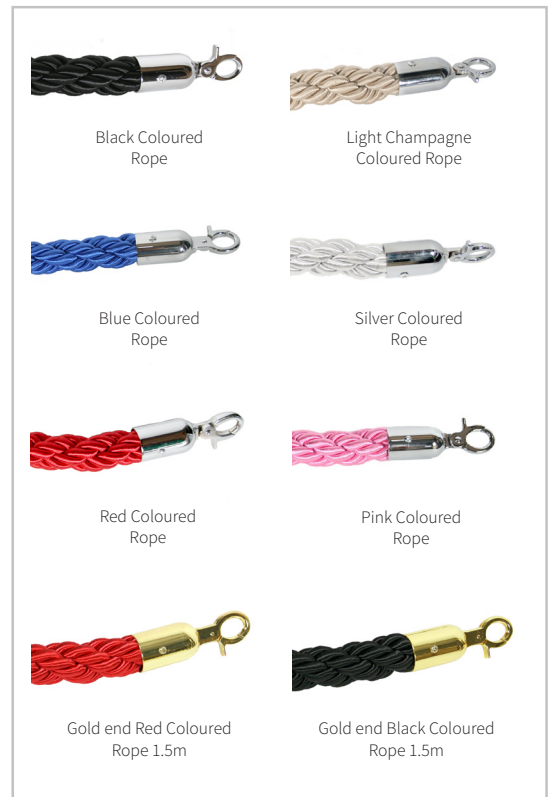

QUEUE MANAGEMENT

Rope Barrier Poles

Product	Pole Colour	Base Type	Height	Price
PQRB	Silver Ezi Pole	Silver Base	96 cm	\$89.00
PQRBB	Black Ezi Pole	Black Base	96 cm	\$89.00
PQRBG	Gold Ezi Pole	Gold Base	84cm	\$105.00
PQRBW	Silver Ezi Pole	Silver Wheel Base	115 cm	\$105.00
PQRBBW	Black Ezi Pole	Black Wheel Base	115 cm	\$105.00

Rope Barrier Pole Attachments

Product	Description	Price
PQR4	A4 Double Sided Stainless Steel Attachment + Frame	\$39.00
PQCRBA4	A4 Double Sided Black Euro Frame Attachment	\$39.00
PQCRGA4	A4 Double Sided Gold Euro Frame Attachment	\$45.00

Also available in A3

Did you know?

Display Me has the slimmest base on the market for low trip hazard.

Thickness: 13mm
Diameter: 350mm
Weight: 9 Kilogram
Solid Steel

Thickness: 13mm
Diameter: 350mm
Weight: 9 Kilogram
Solid Steel

Thickness: 13mm
Diameter: 350mm
Weight: 9 Kilogram
Solid Steel

 **Ezi Pole**
Slim Base Solutions

Twisted Rope For Barrier Poles

Product	Rope Colour	Length	Price
PQR	Red Twisted Rope	1.5 m	\$30.00
PQCH	Champagne Twisted Rope	1.5 m	\$30.00
PQBL	Blue Twisted Rope	1.5 m	\$30.00
PQSIL	Silver Twisted Rope	1.5 m	\$30.00
PQB	Black Twisted Rope	1.5 m	\$30.00
PQPI	Pink Twisted Rope	1.5 m	\$35.00