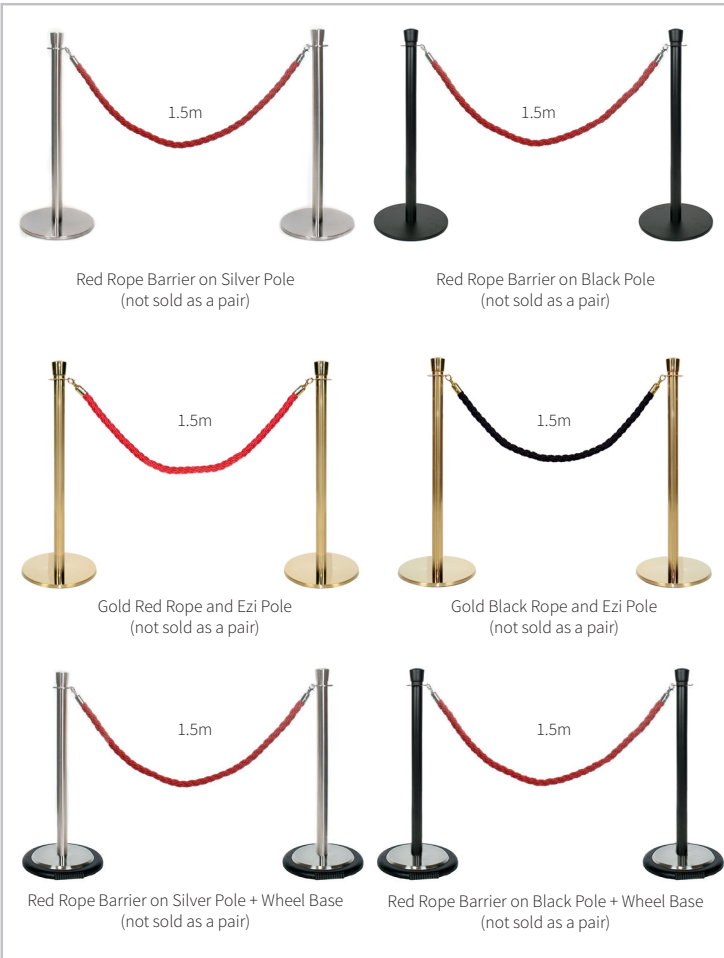

QUEUE MANAGEMENT

Rope Barrier Poles

Product	Pole Colour	Base Type	Height	Price
PQRB	Silver Ezi Pole	Silver Base	96 cm	\$89.00
PQRBB	Black Ezi Pole	Black Base	96 cm	\$89.00
PQRBG	Gold Ezi Pole	Gold Base	84cm	\$105.00
PQRBW	Silver Ezi Pole	Silver Wheel Base	115 cm	\$105.00
PQRBBW	Black Ezi Pole	Black Wheel Base	115 cm	\$105.00

Rope Barrier Pole Attachments

Product	Description	Price
PQR4	A4 Double Sided Stainless Steel Attachment + Frame	\$39.00
PQCRBA4	A4 Double Sided Black Euro Frame Attachment	\$39.00
PQCRGA4	A4 Double Sided Gold Euro Frame Attachment	\$45.00

Also available in A3

Did you know?

Display Me has the slimmest base on the market for low trip hazard.

Thickness: 13mm
Diameter: 350mm
Weight: 9 Kilogram
Solid Steel

Thickness: 13mm
Diameter: 350mm
Weight: 9 Kilogram
Solid Steel

Thickness: 13mm
Diameter: 350mm
Weight: 9 Kilogram
Solid Steel

 **Ezi Pole**
Slim Base Solutions

Twisted Rope For Barrier Poles

Product	Rope Colour	Length	Price
PQR	Red Twisted Rope	1.5 m	\$30.00
PQCH	Champagne Twisted Rope	1.5 m	\$30.00
PQBL	Blue Twisted Rope	1.5 m	\$30.00
PQSIL	Silver Twisted Rope	1.5 m	\$30.00
PQB	Black Twisted Rope	1.5 m	\$30.00
PQPI	Pink Twisted Rope	1.5 m	\$35.00