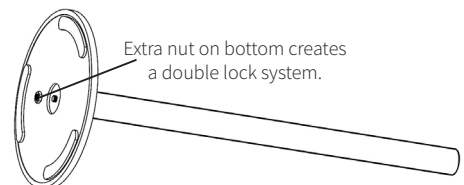

Wall Retractable Belt Attachments

Product	Description	Price
PQWR	2M Red Cassette Wall Attachment + Receiver	\$35.00
PQWB	2M Black Cassette Wall Attachment + Receiver	\$35.00

Did you know?
Display Me has the slimmest base on the market for low trip hazard.

Thickness: 13mm
Diameter: 350mm
Weight: 9 Kilogram
Solid Steel

Thickness: 13mm
Diameter: 350mm
Weight: 9 Kilogram
Solid Steel

Ezi Pole
Slim Base Solutions

Unique Anti Wobble Base
Unique to Display Me.

Thread on pole gets threaded through base.