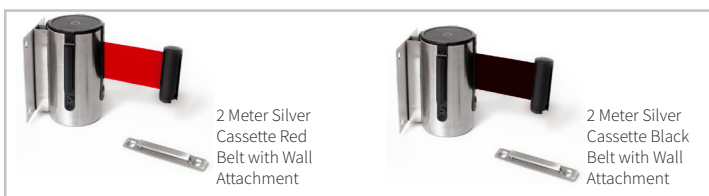

QUEUE MANAGEMENT

Retractable Barrier Poles

Product	Stand Type	Belt Colour	Belt Length	Price
PQCB	Silver Pole and Base	Black	2 meters	\$89.00
PQCR	Silver Pole and Base	Red	2 meters	\$89.00
PQCY	Silver Pole and Base	Yellow & Black	2 meters	\$89.00
PQBB	Black	Black	2 meters	\$89.00
PQBBR	Black	Red	2 meters	\$89.00

Double Sided Attachment for Poles

Product	Description	Price
PQA4	A4 Double Sided Stainless Steel Frame with Pole Cap	\$39.00
PQA3	A3 Double Sided Stainless Steel Frame with Pole Cap	\$55.00
PQCA4	A4 Double Sided Euro Frame with Pole Cap	\$39.00
PQCBA4	A4 Double Sided Black Euro Frame with Pole Cap	\$39.00

Wall Retractable Belt Attachments

Product	Description	Price
PQWR	2M Red Cassette Wall Attachment + Receiver	\$35.00
PQWB	2M Black Cassette Wall Attachment + Receiver	\$35.00

Did you know?
Display Me has the slimmest base on the market for low trip hazard.

Thickness: 13mm
Diameter: 350mm
Weight: 9 Kilogram
Solid Steel

Thickness: 13mm
Diameter: 350mm
Weight: 9 Kilogram
Solid Steel

Ezi Pole
Slim Base Solutions

Unique Anti Wobble Base
Unique to Display Me.

Thread on pole gets threaded through base.