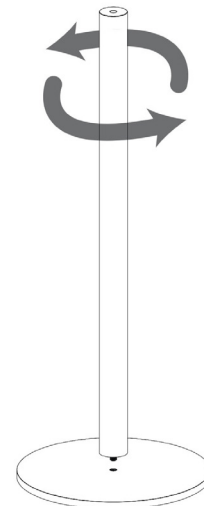

Double Sided Attachment for Poles

Product	Description	Price
PQA4	A4 Double Sided Stainless Steel Frame with Pole Cap	\$39.00
PQA3	A3 Double Sided Stainless Steel Frame with Pole Cap	\$55.00
PQCA4	A4 Double Sided Euro Frame with Pole Cap	\$39.00
PQCBA4	A4 Double Sided Black Euro Frame with Pole Cap	\$39.00

Wall Retractable Belt Attachments

Product	Description	Price
PQWR	2M Red Cassette Wall Attachment + Receiver	\$35.00
PQWB	2M Black Cassette Wall Attachment + Receiver	\$35.00

Did you know?
Display Me has the slimmest base on the market for low trip hazard.

Thickness: 13mm
Diameter: 350mm
Weight: 9 Kilogram
Solid Steel

Thickness: 13mm
Diameter: 350mm
Weight: 9 Kilogram
Solid Steel

Ezi Pole
Slim Base Solutions

Unique Anti Wobble Base
Unique to Display Me.

Thread on pole gets threaded through base.