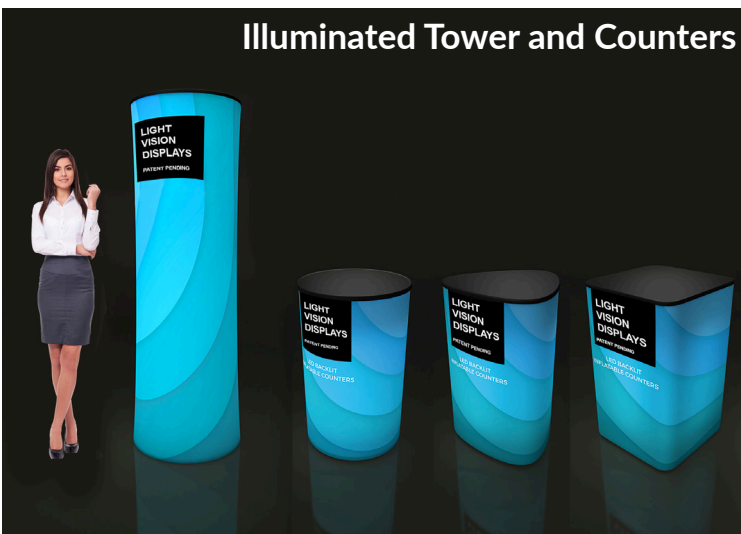

Illuminated Displays - Amazing with Internal Lights

Arriving June 2018. Go Online for Pricing

Please add 10% GST on all Australian Orders. Full range of products available online. All prices shown on catalogue are in Australian Dollars.