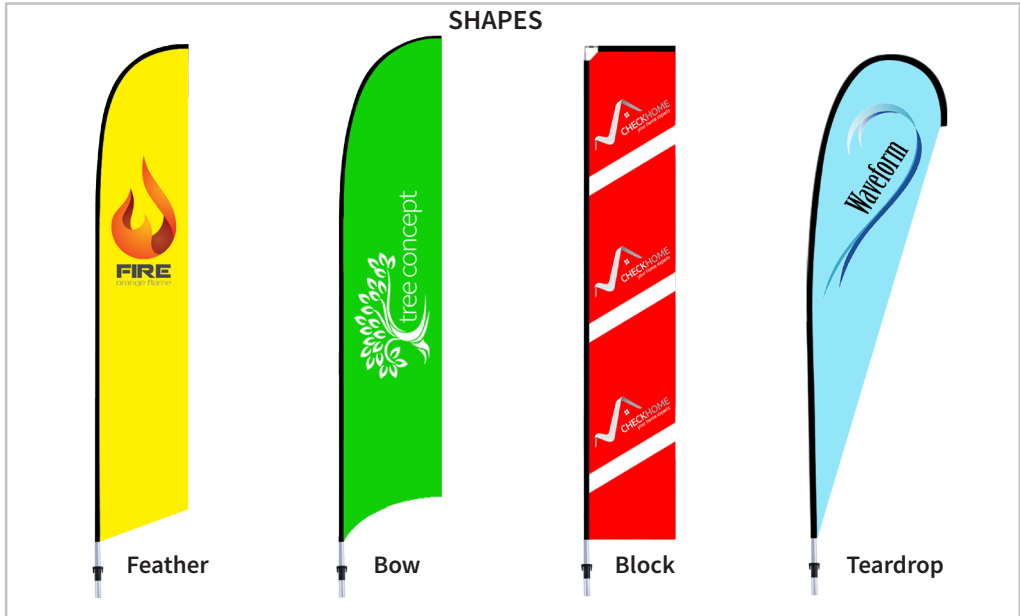

Fabric Flags

Floor Bases

Wall Bases

Under Tyre Base

Ground Spike

Choosing Your Flag

1. Select flag shape and height required. Refer guide on the top of page.
2. Select base for your flag. Select base from above list that is best suited for your location.
3. Check table overleaf for product code and pricing. Please note there are single and double sided flags for each option.
4. Prepare your artwork to specifications (available online) and submit it to us via email or ftp
5. Approve draft sent back to you via email. Flags should be ready 5-8 working days from artwork approval.

Please add 10% GST on all Australian Orders. Full range of products available online. All prices shown on catalogue are in Australian Dollars.

Fabric Flags

Why Double Sided?

- Most common
- Uses blackout material
- Logo or image visible from both sides in correct orientation
- Can be separate artwork each side

Why Single Sided?

- See through flag fabric
- Artwork penetrates fabric and a mirror image is created on the opposite side
- Thinner fabric

Double Sided Fabric Flags - Product Comes with Base, Pole, Fabric and Bag