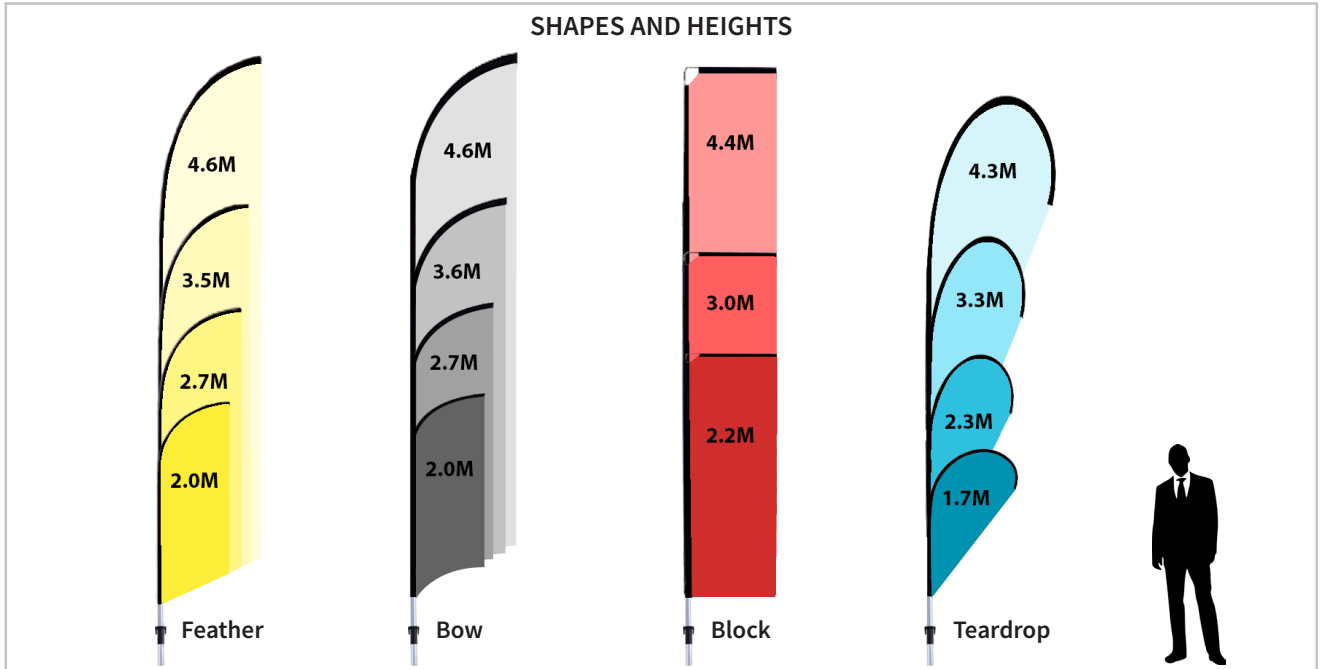

Fabric Flags

Floor Bases

Wall Bases

Under Tyre Base

Ground Spike

Choosing Your Flag

1. Select flag shape and height required. Refer guide on the top of page.
2. Select base for your flag. Select base from above list that is best suited for your location.
3. Check table overleaf for product code and pricing. Please note there are single and double sided flags for each option.
4. Prepare your artwork to specifications (available online) and submit it to us via email or ftp
5. Approve draft sent back to you via email. Flags should be ready 5-8 working days from artwork approval.

Please add 10% GST on all Australian Orders. Full range of products available online. All prices shown on catalogue are in Australian Dollars.

Fabric Flags

Why Double Sided?

- Most common
- Uses blackout material
- Logo or image visible from both sides in correct orientation
- Can be separate artwork each side

Why Single Sided?

- See through flag fabric
- Artwork penetrates fabric and a mirror image is created on the opposite side
- Thinner fabric

Double Sided Fabric Flags - Product Comes with Base, Pole, Fabric and Bag