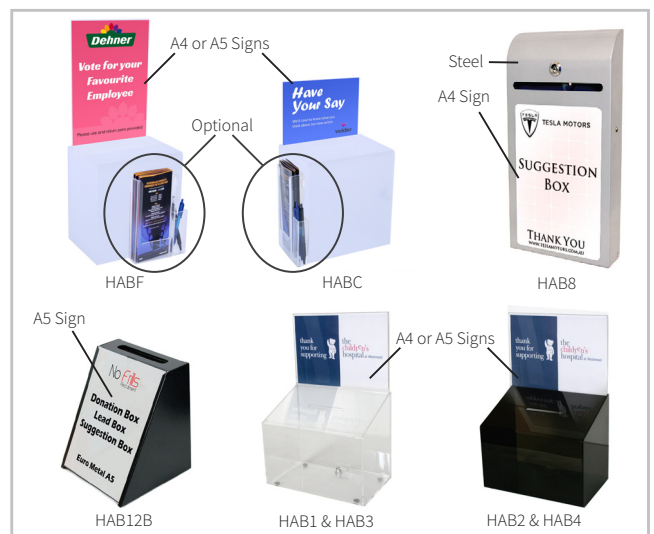

Raffle Barrels

SKU	Box Dimensions	Slot Size	Price
HARB	542W x 360H x 360D	145 x 10 mm	\$230.00
HARBM406	345W x 310H x 310D	90 x 10 mm	\$140.00
HARBS305	292W x 195H x 195D	90 x 10 mm	\$90.00
HARBF	542W x 360H x 360D	145 x 10 mm	\$390.00

Suggestion Boxes

SKU	Sign	Colour	Type	Box Dimensions	Price
HABF4	A4	Frosted	Counter/Wall	230 x 245 x 160	\$59.00
HABFPD4	A4	Frosted	Counter/Wall	Above + Pen + DL	\$69.00
HABF5	A5	Frosted	Counter/Wall	230 x 245 x 160	\$55.00
HABFPD5	A5	Frosted	Counter/Wall	Above + Pen /DL	\$65.00
HABC4	A4	Clear	Counter/Wall	230 x 245 x 160	\$59.00
HABCPD4	A4	Clear	Counter/Wall	Above + Pen /DL	\$69.00
HABC5	A5	Clear	Counter/Wall	230 x 245 x 160	\$55.00
HABCPD5	A5	Clear	Counter/Wall	Above + Pen /DL	\$65.00
HAB8	A4	Grey	Wall	230 x 245 x 160	\$90.00
HAB12B	A5	Black	Counter	165 x 185 x 150	\$32.00
HAB1	A5	Clear	Counter	220 x 180 x 150	\$35.00
HAB3	A4	Clear	Counter	220 x 180 x 150	\$35.00
HAB2	A5	Smoke	Counter	310 x 240 x 210	\$49.00
HAB4	A4	Smoke	Counter	310 x 240 x 210	\$49.00

SLOT SIZE - HABF and HABC 150x15 - HAB1/3 110x10 - HAB2/4 145x10 - HAB8 210x15

Free Standing Suggestion Boxes

Product	Sign	Suggestion Box	Stand	Dimensions	Price
HABFE4	A4	Frosted	Stainless	230x245x160	\$165.00
HABCEPD5	A5	Clear	Stainless	230x245x160	\$160.00
HABFEBD4X	A4	Frosted	Stainless	230x245x160	\$167.00
HABFEGD4	A5	Frosted	Stainless	230x245x160	\$185.00
PS9A	A4	Steel	Grey	245x440x65	\$240.00