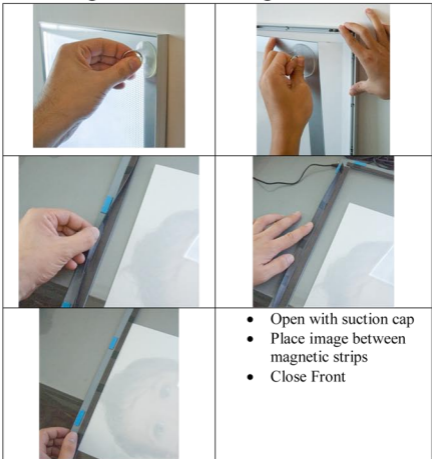

Magnetic LED Light Boxes

All light Boxes LED
2 Metre lead to transformer
Silver fronts