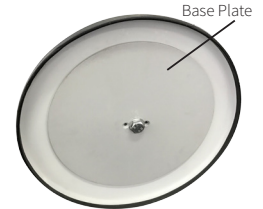

## Combo Pole Brochure Holders

Silver	Components	Price
PSTR1	2 A3 Tray Single Sided	
PSTR1D	2 A3 Tray Double Sided	
PSTR2	3 A3 Tray Single Sided	
PSTR2D	3 A3 Tray Double Sided	

Black	Components	Price
PSTR1B	2 A3 Tray Single Sided	
PSTR1DB	2 A3 Tray Double Sided	
PSTR2B	3 A3 Tray Single Sided	
PSTR2DB	3 A3 Tray Double Sided	

## Combo Pole Brochure Holders

Silver	Components	Price
PLTR1	3 A3 Tray Single Sided	
PLTR1D	3 A3 Tray Double Sided	
PLTR2	4 A3 Tray Single Sided	
PLTR2D	4 A3 Tray Double Sided	

Black	Components	Price
PLTR1B	3 A3 Tray Single Sided	
PLTR1DB	3 A3 Tray Double Sided	
PLTR2B	4 A3 Tray Single Sided	
PLTR2DB	4 A3 Tray Double Sided	

### **i** Our Difference Combo Pole Features.

Base Cover with Rubber Bottom

Steel Plate for Weight and Support

Designer Pole

Tray  
Available in black and silver