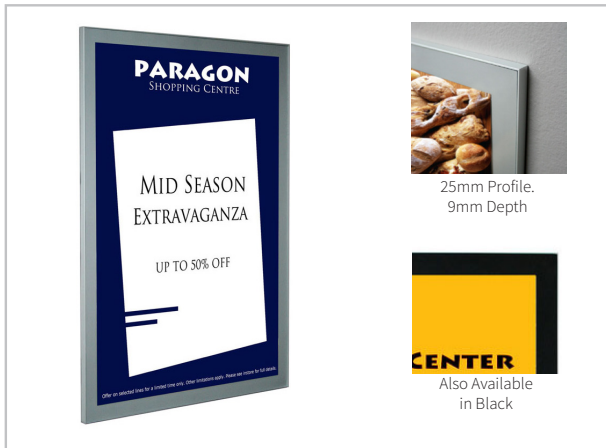

WALL FRAMES

Magnetic Frames 9mm Deep

25mm Profile.
9mm Depth

Also Available
in Black

Size	Silver	Price	Black	Price
A4	PSP4		PSPB4	
A3	PSP3		PSPB3	

Information Key Features

Outdoor Snap Frame

- Has a clear polycarbonate UV resistant front that does not shrink
- Extra rubber barrier to prevent moisture entering
- Heavy sheet rain can penetrate frame

Outdoor Snap Frames

UV Stable
Polycarbonate
Cover. Special
front cover size.

Rubber rim
prevents water
inflow.

Size	SKU	Description	Profile	Price
A4	PSWO4	Outdoor A4 Snap frame	35mm	
A3	PSWO3	Outdoor A3 Snap frame	35mm	
A2	PSWO2	Outdoor A2 Snap frame	35mm	
A1	PSWO1	Outdoor A1 Snap frame	35mm	
A0	PSWO0	Outdoor A0 Snap frame	35mm	

Portrait Lockable Snap Frames

Lockable Snap Frame

Allen Key Lockable.
Lock on Portrait Side

Supplied with PVC Cover

Black - PSSLB

White - PSSLWH

Size	Profile	Silver	Price	Black	Price	White	Price
A4	32mm	PSSL4		PSSLB4		PSSLWH4	
A3	32mm	PSSL3		PSSLB3		PSSLWH3	
A2	32mm	PSSL2		PSSLB2		PSSLWH2	
A1	32mm	PSSL1		PSSLB1		PSSLWH1	
A0	32mm	PSSL0		PSSLB0		PSSLWH0	
30 X 40 inch	32mm	PSSL34					

Other colours may be available online.

Our lockable frames have a superior aluminum composite panel backing.