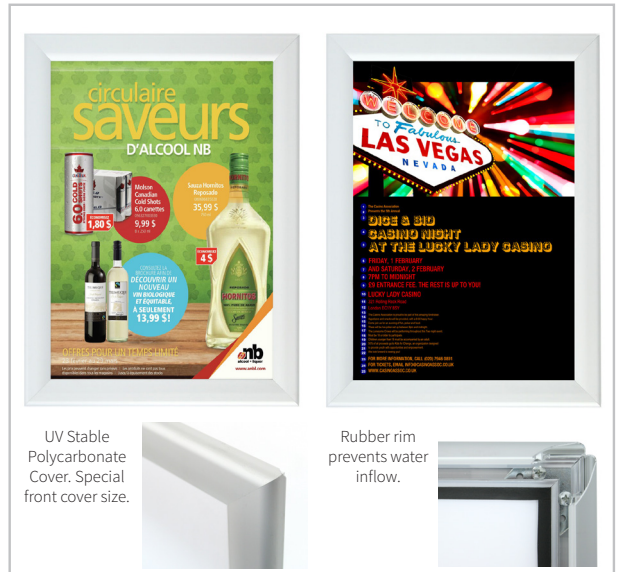

WALL FRAMES

Magnetic Frames 9mm Deep

25mm Profile.
9mm Depth

Also Available
in Black

Size	Silver	Price	Black	Price
A4	PSP4		PSPB4	
A3	PSP3		PSPB3	

Information Key Features

Outdoor Snap Frame

- Has a clear polycarbonate UV resistant front that does not shrink
- Extra rubber barrier to prevent moisture entering
- Heavy sheet rain can penetrate frame

Outdoor Snap Frames

UV Stable
Polycarbonate
Cover. Special
front cover size.

Rubber rim
prevents water
inflow.

Size	SKU	Description	Profile	Price
A4	PSWO4	Outdoor A4 Snap frame	35mm	
A3	PSWO3	Outdoor A3 Snap frame	35mm	
A2	PSWO2	Outdoor A2 Snap frame	35mm	
A1	PSWO1	Outdoor A1 Snap frame	35mm	
A0	PSWO0	Outdoor A0 Snap frame	35mm	

Portrait Lockable Snap Frames

Lockable Snap Frame

Allen Key Lockable.
Lock on Portrait Side

Supplied with PVC Cover

Black - PSSLB

White - PSSLWH

Size	Profile	Silver	Price	Black	Price	White	Price
A4	32mm	PSSL4		PSSLB4		PSSLWH4	
A3	32mm	PSSL3		PSSLB3		PSSLWH3	
A2	32mm	PSSL2		PSSLB2		PSSLWH2	
A1	32mm	PSSL1		PSSLB1		PSSLWH1	
A0	32mm	PSSL0		PSSLB0		PSSLWH0	
30 X 40 inch	32mm	PSSL34					

Other colours may be available online.

Our lockable frames have a superior aluminum composite panel backing.