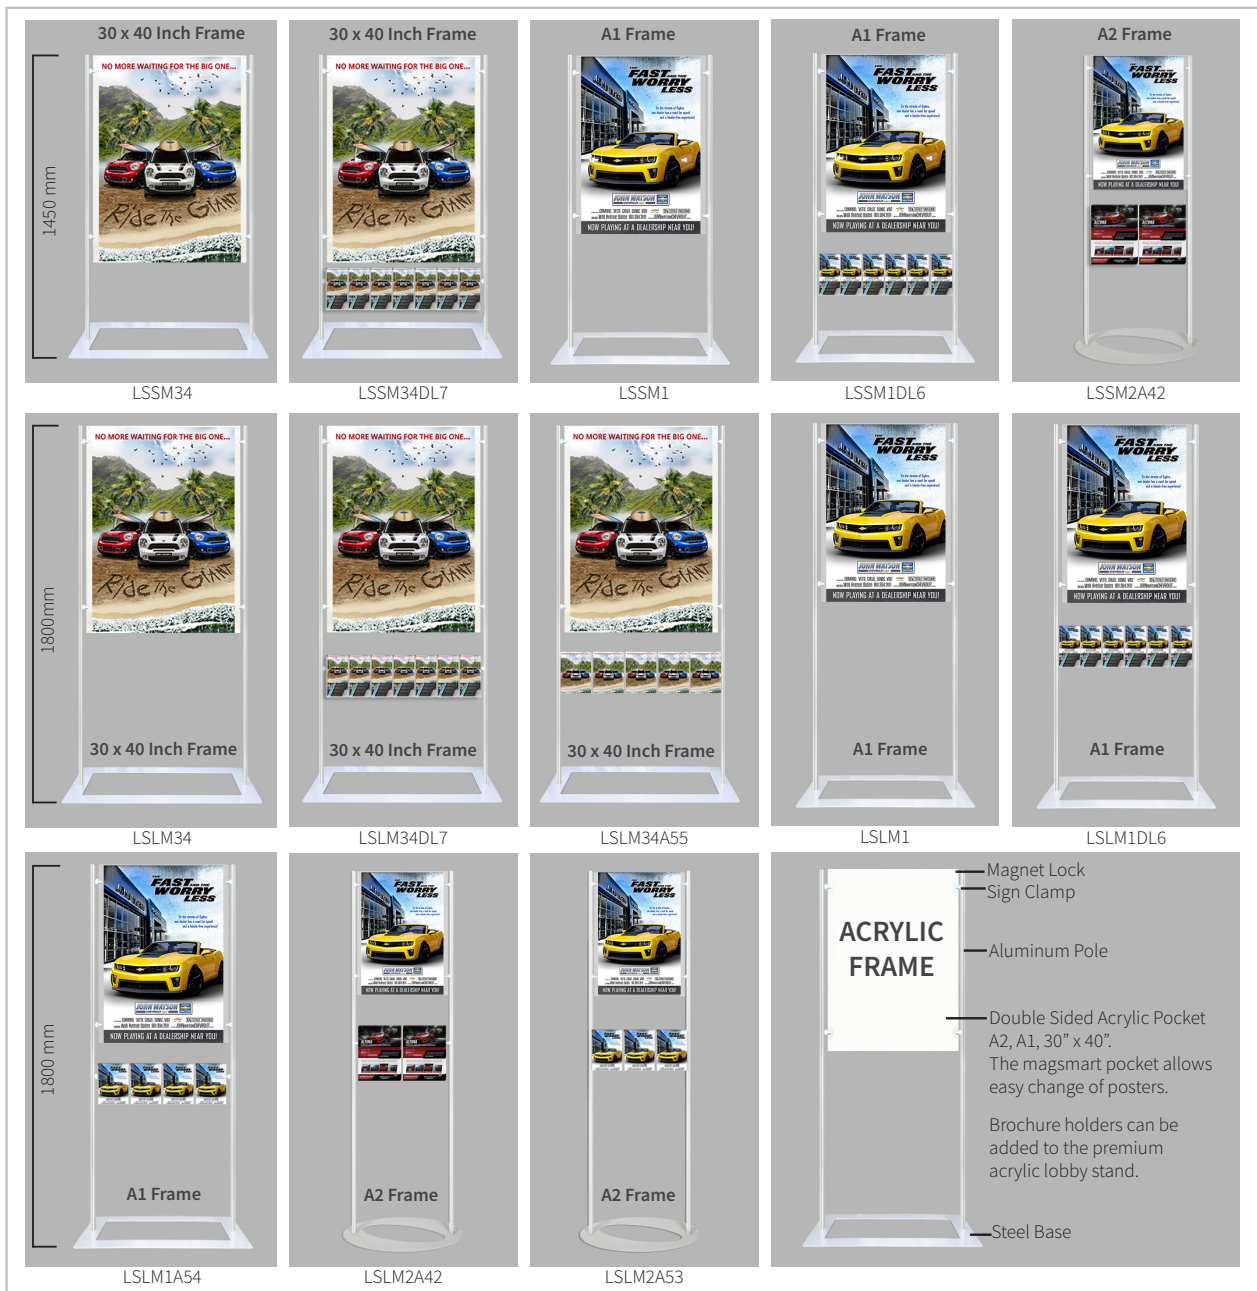

FREESTANDING SIGNS

Premium Acrylic Sign Lobby Stands 1450mm and 1800mm

Components	Height	SKU	Price	Height	SKU	Price
Acrylic 30" x 40"	1450mm	LSSM34		1800mm	LSLM34	
Acrylic 30" x 40"+ 7 DL Holders	1450mm	LSSM34DL7		1800mm	LSLM34DL7	
Acrylic 30" x 40"+ 5 A5 Holders	N/A	N/A		1800mm	LSLM34A55	
Acrylic A1	1450mm	LSSM1		1800mm	LSLM1	
Acrylic A1 + 6 DL Holders	1450mm	LSSM1DL6		1800mm	LSLM1DL6	
Acrylic A1 +4 A5 Holders	1450mm	LSSM1A54		1800mm	LSLM1A54	
Acrylic A2	1450mm	LSSM2		1800mm	LSLM2	
Acrylic A2 + 4 DL Holders	1450mm	LSSM2DL4		1800mm	LSLM2DL4	
Acrylic A2 + 2 A4 Holders	1450mm	LSSM2A42		1800mm	LSLM2A42	
Acrylic A2 + 3 A5 Holders	1450mm	LSSM2A53		1800mm	LSLM2A53	
Acrylic A2 X 2	1450mm	LSSM22		1800mm	LSLM22	
Acrylic A1 X 2	N/A	N/A		1800mm	LSLM12	