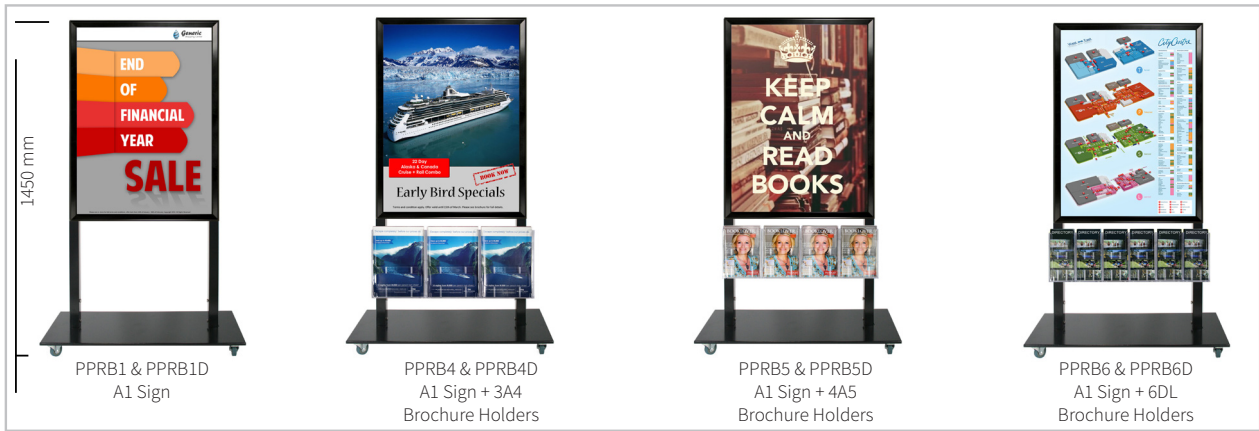

FREESTANDING SIGNS

Black Mall Stands - 1450mm - Single or Double Sided

Components per Side	Single Sided	Price	Double Sided	Price
A1 Steel Backed Snap Frame	PPRB1		PPRB1D	
A1 Frame + 3 A4 Holders	PPRB4		PPRB4D	
A1 Frame + 4 A5 Holders	PPRB5		PPRB5D	
A1 Frame + 6 DL Holders	PPRB6		PPRB6D	
A2 Frame + 3 A4 Holders	PPRB7		PPRB7D	
A2 Frame + 4 A5 Holders	PPRB8		PPRB8D	
A2 Frame + 6 DL Holders	PPRB9		PPRB9D	
A2 + 6 A4 Holders (2 Rows)	PPRB10		PPRB10D	
A2 + 8 A5 Holders (2 Rows)	PPRB11		PPRB11D	
A2 + 12 DL Holders (2 Rows)	PPRB12		PPRB12D	
A2 Frame + 3A4 + 6DL Holders	PPRB13		PPRB13D	

Tall Info Stands - 1800mm - Single or Double Sided

Components per Side	Height	Single Sided	Price	Double Sided	Price
A1 Frame	1800mm	IS1		IS1D	
A1 Frame x 2	1800mm	IS21		IS21D	
A2 Frame x 3	1800mm	IS32		IS32D	
A1 Frame + 3A4 Holders	1800mm	IS134		IS134D	
A1 Frame + 6A4 Holders	1800mm	IS164		IS164D	
A1 Frame + 4A5 Holders	1800mm	IS145		IS145D	
A1 Frame + 8A5 Holders	1800mm	IS185		IS185D	
A1 Frame + 6DL Holders	1800mm	IS16DL		IS16DL D	
A1 Frame + 12DL Holders	1800mm	IS112DL		IS112DL D	
A1 Frame + 3A4 + 6DL Holders	1800mm	IS1346DL		IS1346DL D	
A1 Frame + 3A4 + 4 A5 Holders	1800mm	IS13445		IS13445 D	