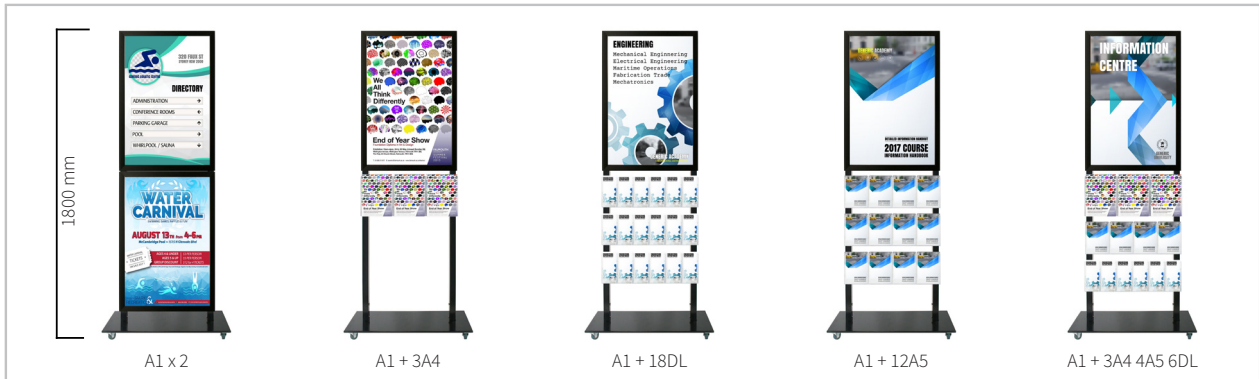

FREESTANDING SIGNS

Black Mall Stands - 1450mm - Single or Double Sided

Components per Side	Single Sided	Price	Double Sided	Price
A1 Steel Backed Snap Frame	PPRB1		PPRB1D	
A1 Frame + 3 A4 Holders	PPRB4		PPRB4D	
A1 Frame + 4 A5 Holders	PPRB5		PPRB5D	
A1 Frame + 6 DL Holders	PPRB6		PPRB6D	
A2 Frame + 3 A4 Holders	PPRB7		PPRB7D	
A2 Frame + 4 A5 Holders	PPRB8		PPRB8D	
A2 Frame + 6 DL Holders	PPRB9		PPRB9D	
A2 + 6 A4 Holders (2 Rows)	PPRB10		PPRB10D	
A2 + 8 A5 Holders (2 Rows)	PPRB11		PPRB11D	
A2 + 12 DL Holders (2 Rows)	PPRB12		PPRB12D	
A2 Frame + 3A4 + 6DL Holders	PPRB13		PPRB13D	

Tall Info Stands - 1800mm - Single or Double Sided

Components per Side	Height	Single Sided	Price	Double Sided	Price
A1 Frame	1800mm	IS1		IS1D	
A1 Frame x 2	1800mm	IS21		IS21D	
A2 Frame x 3	1800mm	IS32		IS32D	
A1 Frame + 3A4 Holders	1800mm	IS134		IS134D	
A1 Frame + 6A4 Holders	1800mm	IS164		IS164D	
A1 Frame + 4A5 Holders	1800mm	IS145		IS145D	
A1 Frame + 8A5 Holders	1800mm	IS185		IS185D	
A1 Frame + 6DL Holders	1800mm	IS16DL		IS16DL D	
A1 Frame + 12DL Holders	1800mm	IS112DL		IS112DL D	
A1 Frame + 3A4 + 6DL Holders	1800mm	IS1346DL		IS1346DL D	
A1 Frame + 3A4 + 4 A5 Holders	1800mm	IS13445		IS13445 D	