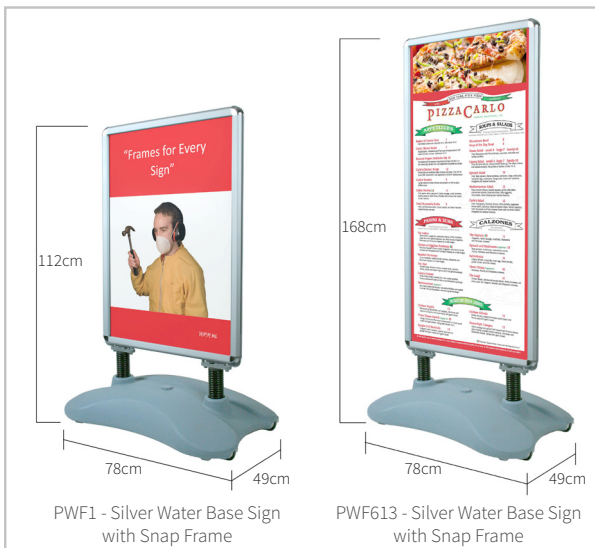

## Silver Waterbase Signs

PWF1 - Silver Water Base Sign with Snap Frame

PWF613 - Silver Water Base Sign with Snap Frame

Size	Base Colour	Product Code	Price
A1	Silver	PWF1	
600 x 1300	Silver	PWF613	

## Black Waterbase Sign

PWFB1 - Black Waterbase Sign with snap frame

Weight filled with water or sand approximately 35kg

Size	Base Colour	Product Code	Price
A1	Black	PWFB1	

## Corflute Grey Heavy Duty Plastic A Frame

Hinged on top and folds flat for easy storage. Poster inserted on the top.

Steel arm at the bottom to lock into position.

Print Size  
 Max Print Width: 600mm  
 Max Print Height: 900mm  
 Max Print Depth: 5mm  
 Visible size: 590mm (W) x 900mm (H)

Size	Colour	Product Code	Price
600 x 900	Grey	PAFP1	

Print Size  
 Max Print Width: 600mm  
 Max Print Height: 900mm  
 Max Print Depth: 5mm  
 Visible size: 590mm (W) x 900mm (H)

Size	Colour	Product Code	Price
600 x 900	Black	PAFPB1	