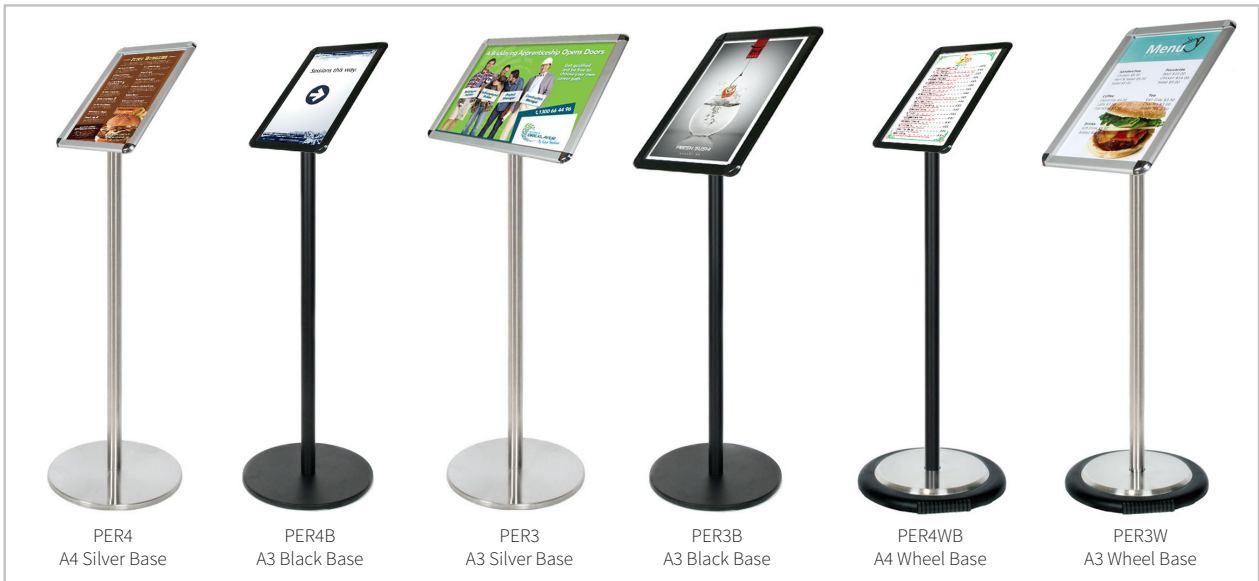

FREESTANDING SIGNS

Angled Round Corner Snap Frame Ezi Poles

Silver	Black	Base	Sign	Landscape	Portrait	Price
PER4	PER4B	Flat	A4	110 cm Tall	132 cm Tall	
PER3	PER3B	Flat	A3	115 cm Tall	137 cm Tall	
PER4W	PER4WB	Wheel	A4	132 cm Tall	154 cm Tall	
PER3W	PER3WB	Wheel	A3	137 cm Tall	159 cm Tall	

Did you know?
Slimmest base on the market for low trip hazard.

Deluxe Angled Ezi Poles

Snap Frame	Height	Silver	Black	Price	Gold	Price
2 x A4 Frame Landscape	115 cm	PESL4	PESL4B		PESL4G	
2 x A4 Frame Portrait	121 cm	PES24	PES24B		PES24G	
A3 Frame Portrait	126 cm	PES3	PES3B		PES3G	
A3 Frame Landscape	121 cm	PES3L	PES3LB		PES3LG	
A2 Frame Landscape	126 cm	PESL2	PESL2B		PESL2G	
A2 Frame Portrait	132 cm	PESP2	PESP2B		PESP2G	

Thickness: 35mm
Diameter: 360mm
Weight: 9 Kilograms
Solid Steel

Thickness: 13mm
Diameter: 350mm
Weight: 9 Kilograms
Solid Steel

Thickness: 13mm
Diameter: 350mm
Weight: 9 Kilograms
Solid Steel

Thickness: 13mm
Diameter: 350mm
Weight: 9 Kilograms
Solid Steel

 **Ezi Pole**
Slim Base Solutions