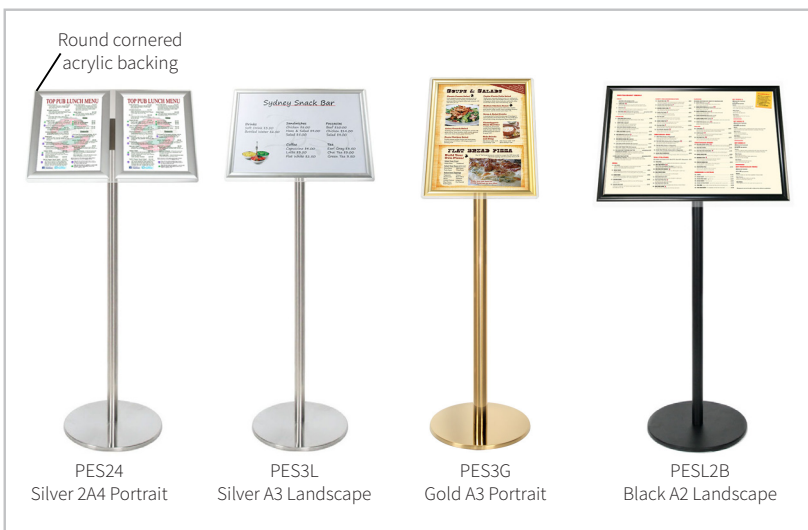

FREESTANDING SIGNS

Angled Round Corner Snap Frame Ezi Poles

Silver	Black	Base	Sign	Landscape	Portrait	Price
PER4	PER4B	Flat	A4	110 cm Tall	132 cm Tall	
PER3	PER3B	Flat	A3	115 cm Tall	137 cm Tall	
PER4W	PER4WB	Wheel	A4	132 cm Tall	154 cm Tall	
PER3W	PER3WB	Wheel	A3	137 cm Tall	159 cm Tall	

Did you know?
Slimmest base on the market for low trip hazard.

Deluxe Angled Ezi Poles

Snap Frame	Height	Silver	Black	Price	Gold	Price
2 x A4 Frame Landscape	115 cm	PESL4	PESL4B		PESL4G	
2 x A4 Frame Portrait	121 cm	PES24	PES24B		PES24G	
A3 Frame Portrait	126 cm	PES3	PES3B		PES3G	
A3 Frame Landscape	121 cm	PES3L	PES3LB		PES3LG	
A2 Frame Landscape	126 cm	PESL2	PESL2B		PESL2G	
A2 Frame Portrait	132 cm	PESP2	PESP2B		PESP2G	

Thickness: 35mm
Diameter: 360mm
Weight: 9 Kilograms
Solid Steel

Thickness: 13mm
Diameter: 350mm
Weight: 9 Kilograms
Solid Steel

Thickness: 13mm
Diameter: 350mm
Weight: 9 Kilograms
Solid Steel

Thickness: 13mm
Diameter: 350mm
Weight: 9 Kilograms
Solid Steel

 **Ezi Pole**
Slim Base Solutions