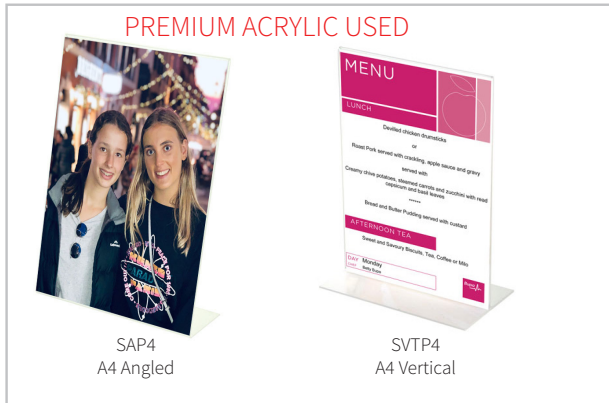

# TABLE MENU & SIGN HOLDERS

## Angled & Vertical Sign Holders

Product	Acrylic Sign Holder	Price
SAP4	A4 Angled Portrait Sign Holder - 2mm	
SVTP3	A3 Vertical Portrait Sign Holder - 3mm	
SVTP4	A4 Vertical Portrait Sign Holder - 2mm	
SVTP5	A5 Vertical Portrait Sign Holder - 2mm	
SVTPD	DL Vertical Portrait Sign Holder - 2mm	