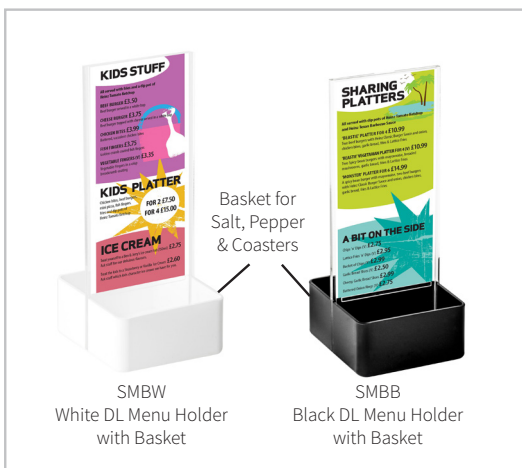

TABLE MENU & SIGN HOLDERS

Swivel Sign Holders

i Information Features

- High end menu and sign solutions
- Base swivels smoothly
- Ball bearing swivel mechanism
- Made from premium acrylic

Basket for Coasters, Salt & Pepper Holder

Double Sided Sign Holder

Product	Swivel Sign Holder Type	Insert Size	Price
SVS1	A4 Portrait Swivel Sign Holder	2 x A4 Sheets Front and Back (Height 297mm x Width 210mm)	
SVS2	A5 Portrait Swivel Sign Holder	2 x A5 Sheets Front and Back (Height 210mm x Width 148mm)	
SVS3	DL Portrait Swivel Sign Holder	3 x DL Sheets 3 Angles (Height 210mm x Width 99mm)	
SVS5	DL Portrait Swivel With Smoke Basket	2 x DL Sheets Front and Back (Height 210mm x Width 99mm)	
SVS6	3 Sided DL Portrait Swivel Sign Holder	3 x DL Sheets 3 Angles (Height 210mm x Width 99mm)	
SVS10	6 Sided DL Portrait Swivel Sign Holder	6 x DL Sheets Front and Back 3 Angles (Height 210mm x Width 99mm)	
SVS12	DL Portrait Swivel With White Basket	2 x DL Sheets Front and Back (Height 210mm x Width 99mm)	
SVS13	A5 Portrait Swivel With Black Basket	2 x A5 Sheets Front and Back (Height 210mm x Width 148mm)	

DL Menu Holder with Baskets

Product	Multi Sided Acrylic Sign Holder	Price
SMBW	White DL Menu Holder with Basket	
SMBB	Black DL Menu Holder with Basket	

Flip Stand with Baskets

Product	Flip Stand with Basket	Price
SFPBWD	White DL Flip Stand with Basket	
SFPBBD	Black DL Flip Stand with Basket	