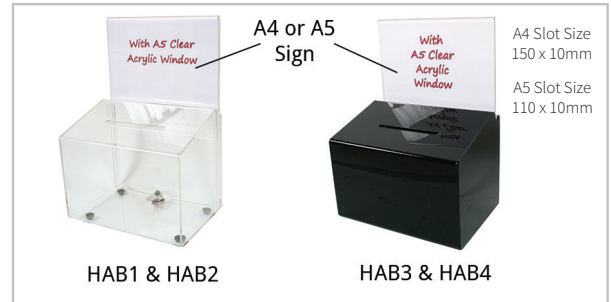

RAFFLE BARRELS & SUGGESTION BOXES

Clear & Frosted Suggestion Boxes

Clear	Frosted	Sign	Type	Box Dimensions	Price
HABC4	HABF4	A4	Counter/Wall	230 x 245 x 160	
HABCPD4	HABFPD4	A4	Counter/Wall	Above + Pen + DL	
HABC5	HABF5	A5	Counter/Wall	230 x 245 x 160	
HABCPD5	HABFPD5	A5	Counter/Wall	Above + Pen /DL	

Acrylic Coin Box

SKU	Description	Price
HAB20	Clear Coin Box With Chain	

Freestanding Suggestion Boxes

Product	Sign	Suggestion Box	Stand	Dimensions	Price
HABFE4	A4	Frosted	Stainless	230x245x160	
HABCEPD5	A5	Clear	Stainless	230x245x160	
HABFEBD4X	A4	Frosted	Stainless	230x245x160	
HABFEGD4	A5	Frosted	Stainless	230x245x160	
PS9A	A4	Steel	Grey	245x440x65	

Metal Suggestion Boxes

SKU	Sign	Colour	Type	Box Dimensions	Price
HAB8	A4	Grey	Wall	245 x 440x 65	
HAB12B	A5	Black	Counter	167 x 185 x 150	

Acrylic Suggestion Boxes

SKU	Sign	Colour	Type	Box Dimensions	Price
HAB1	A5	Clear	Counter	220 x 180 x 150	
HAB2	A4	Clear	Counter	310 x 240 x 210	
HAB3	A5	Smoke	Counter	220 x 180 x 150	
HAB4	A4	Smoke	Counter	310 x 240 x 210	

Raffle Barrels

SKU	Box Dimensions	Slot Size	Price
HARB	552W x 360H x 360D	145 x 10 mm	
HARBF	552W x 1450H x 360D	145 x 10 mm	