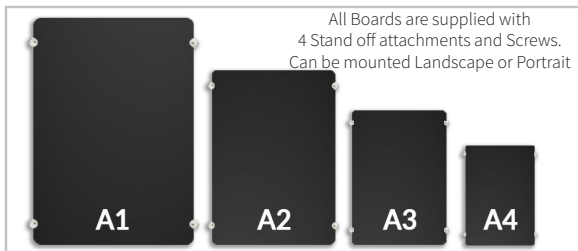

# WRITING BOARDS

## Glass Writing & Magnetic Boards

Product	Board Dimensions (HxW)	Price
NBGW129	1200mm x 900mm	
NBGW1812	1800mm x 1200mm	
NBGW2112	2100mm x 1200mm	
NBGW2412	2400mm x 1200mm	
NBGB129	1200mm x 900mm	

Can be mounted Landscape or Portrait

## Acrylic Writing Board

Product	Board Dimensions	Price
NBABS1	841mm x 594mm	
NBABS2	594mm x 421mm	
NBABS3	421mm x 297mm	
NBABS4	297mm x 210mm	

**ACRYLIC JOURNEY BOARD**

Paper Inserted between 2 Acrylic Panels

Write on front panel

Available in A3 and A2

**PRINTED JOURNEY BOARD**

Reverse Print Acrylic Writing Board

Write on front panel

Available in A4, A3 and A2