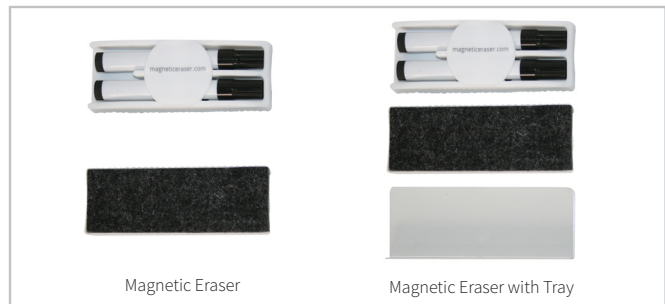

Magnetic Eraser

Product	Description	Price
ERM01	Magnetic Eraser with Extra Strength Magnets	
ERMKIT	Magnetic Eraser Kit with Tray	

Clear Glass Poster Writing & Journey Boards

GLASS WRITING BOARD

1. 1 Insert document in between the two glass sheets
2. 2 Attach glass sheets with poster in between to wall
3. 3 Write on glass with whiteboard pen

ACRYLIC JOURNEY BOARD

Paper Inserted between 2 Acrylic Panels

Write on front panel

Available in A3 and A2

PRINTED JOURNEY BOARD

Reverse Print Acrylic Writing Board

Write on front panel

Available in A4, A3 and A2

Product	Description	Size	Price
NBGC1	Clear Glass Board	A1	
NBGC2	Clear Glass Board	A2	

Product	Description	Size	Price
WBJA2	2 x Acrylic Board	A2	
WBJA3	2 x Acrylic Board	A3	

Product	Description	Size	Price
WBJP2	Printed Acrylic	A2	
WBJP3	Printed Acrylic	A3	
WBJP4	Printed Acrylic	A4