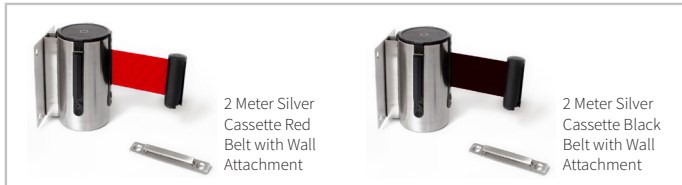

## Premium Retractable Barrier Poles

Product	Stand Type	Belt Colour	Belt Length	Price
PQCB	Silver Pole and Base	Black	2 meters	
PQCR	Silver Pole and Base	Red	2 meters	
PQCY	Silver Pole and Base	Yellow & Black	2 meters	
PQBB	Black	Black	2 meters	
PQBRR	Black	Red	2 meters	

## Wall Retractable Belt Attachments

Product	Description	Price
PQWR	2 Meter Red Cassette Wall Attachment + Receiver	
PQWB	2 Meter Black Cassette Wall Attachment + Receiver	

## Silver Retractable Barrier Pole

Product	Description	Price
PQWR	3 Meter Standard Silver Retractable Pole	

## Black Retractable Barrier Pole

Product	Description	Price
PQWR	3 Meter Standard Black Retractable Pole	