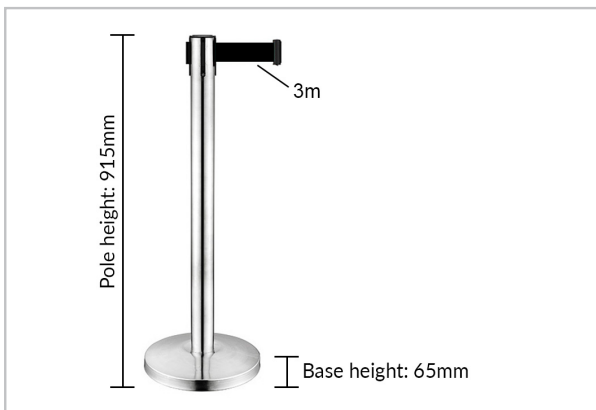

## Premium Retractable Barrier Poles

Product	Stand Type	Belt Colour	Belt Length	Price
PQCB	Silver Pole and Base	Black	2 meters	
PQCR	Silver Pole and Base	Red	2 meters	
PQCY	Silver Pole and Base	Yellow & Black	2 meters	
PQBB	Black	Black	2 meters	
PQBRR	Black	Red	2 meters	

## Wall Retractable Belt Attachments

Product	Description	Price
PQWR	2 Meter Red Cassette Wall Attachment + Receiver	
PQWB	2 Meter Black Cassette Wall Attachment + Receiver	

## Silver Retractable Barrier Pole

Product	Description	Price
PQWR	3 Meter Standard Silver Retractable Pole	

## Premium Pole Base

Slimmest base on the market for low trip hazard.

Thickness: 13mm  
Diameter: 350mm  
Weight: 9 Kilograms  
Solid Steel

Thickness: 13mm  
Diameter: 350mm  
Weight: 9 Kilograms  
Solid Steel