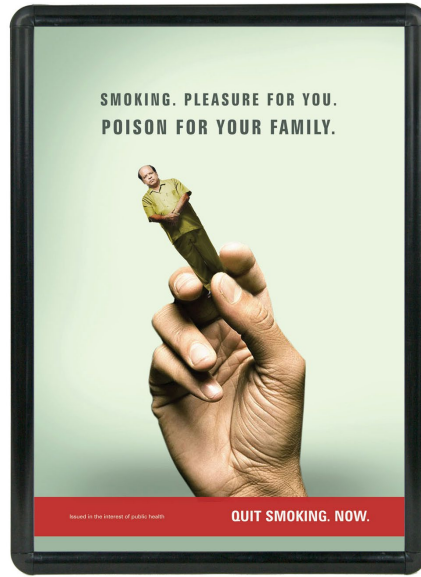

ROUND CORNERED SNAP FRAME

WALL FRAME

32mm Premium
Round Cornered Frame
All PSR

25mm Black Safety
Round Cornered Frame
All PSRTB

25mm Silver Safety
Round Cornered Frame
All PSRT

Premium Round Cornered Snap Frame - PSR