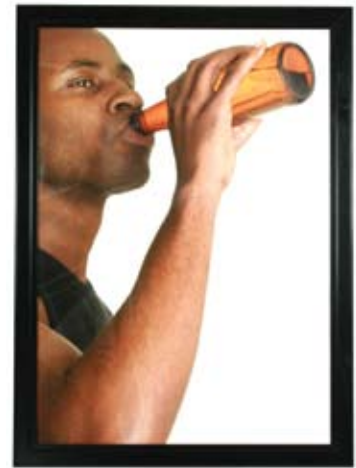

Wall Frames

- Rain resistant.
- Lockable.
- Aluminium with polycarbonate front.
- Includes clear pegs to hold posters.
- Ideal for Indoor or outdoor signage.

03 OUTDOOR SHOWBOARD

Product Code : ALL PSO
Silver Outdoor Lockable Showboard

Product Code : PSOB1 and PSOB0
Black Outdoor Lockable Showboard