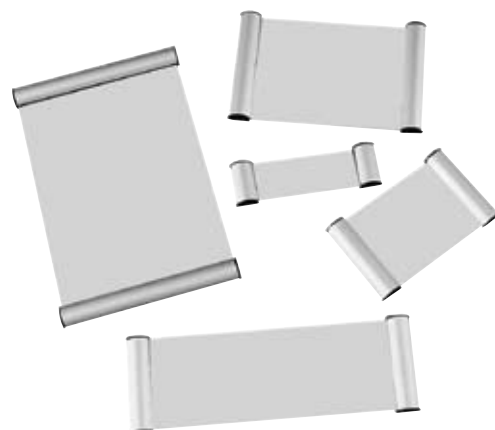

08 DOOR SIGNS DOCUMENT HOLDERS

Door Signs & Docupockets

- Attractive and versatile.
- Ideal for offices.
- Includes mounting hardware.
- Only sign holder included, no content.

Product Code : DSL
Large Door Sign

Product Code : DSM & DSS
Medium and Small Door Sign

Product Code : Various

Product Code : DHLS
A4 Landscape Smoke

Product Code : DHLC
A4 Landscape Clear

Product Code : DHPS
A4 Portrait Smoke

Product	Door Signs	Dimensions
DSL	Large Door Sign	105mm x 297mm
DSM	Medium Door Sign	105mm x 148mm
DSS	Small Door Sign	50mm x 148mm
Product	Document Holders	Dimensions
DHLS	Docupocket Smoke Landscape A4	375mm x 178mm x 102mm
DHLC	Docupocket Clear Landscape A4	375mm x 178mm x 102mm
DHPS	Docupocket A4 Portrait Smoke	260mm x 254mm x 102mm
DHPC	Docupocket A4 Portrait Clear	260mm x 254mm x 102mm