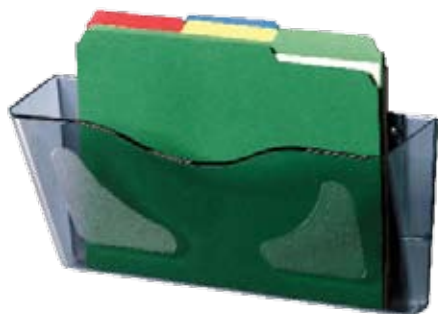

08 DOOR SIGNS DOCUMENT HOLDERS

Door Signs & Docupockets

- Attractive and versatile.
- Ideal for offices.
- Includes mounting hardware.
- Only sign holder included, no content.

Product Code : DSL
Large Door Sign

Product Code : DSM & DSS
Medium and Small Door Sign

Product Code : Various

Product Code : DHLS
A4 Landscape Smoke

Product Code : DHLC
A4 Landscape Clear

Product Code : DHPS
A4 Portrait Smoke

Product	Door Signs	Dimensions
DSL	Large Door Sign	105mm x 297mm
DSM	Medium Door Sign	105mm x 148mm
DSS	Small Door Sign	50mm x 148mm
Product	Document Holders	Dimensions
DHLS	Docupocket Smoke Landscape A4	375mm x 178mm x 102mm
DHLC	Docupocket Clear Landscape A4	375mm x 178mm x 102mm
DHPS	Docupocket A4 Portrait Smoke	260mm x 254mm x 102mm
DHPC	Docupocket A4 Portrait Clear	260mm x 254mm x 102mm