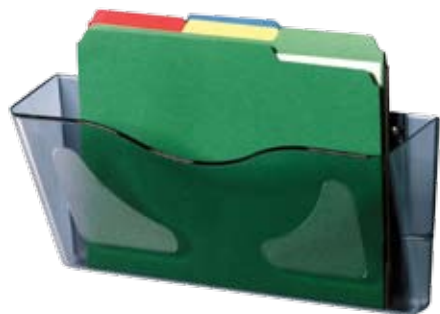

05 DOOR SIGNS DOCUMENT HOLDERS

- Attractive and versatile.
- Ideal for offices.
- Includes mounting hardware.

Product Code : DSL
Large Door Sign

Product Code : DSM & DSS
Medium and Small Door Sign

Product Code : Various

Product Code : DHLS
A4 Landscape Smoke

Product Code : DHLC
A4 Landscape Clear

Product Code : DHPS
A4 Portrait Smoke

Product	Door Signs	Dimensions	Price
DSL	Large Door Sign	105mm x 297mm	\$12.00
DSM	Medium Door Sign	105mm x 148mm	\$11.00
DSS	Small Door Sign	50mm x 148mm	\$8.00
Product	Document Holders	Dimensions	Price
DHLS	A4 Landscape Smoke	375mm x 178mm x 102mm	\$16.00
DHLC	A4 Landscape Clear	375mm x 178mm x 102mm	\$16.00
DHPS	A4 Portrait Smoke	260mm x 254mm x 102mm	\$16.00
DHPC	A4 Portrait Clear	260mm x 254mm x 102mm	\$16.00