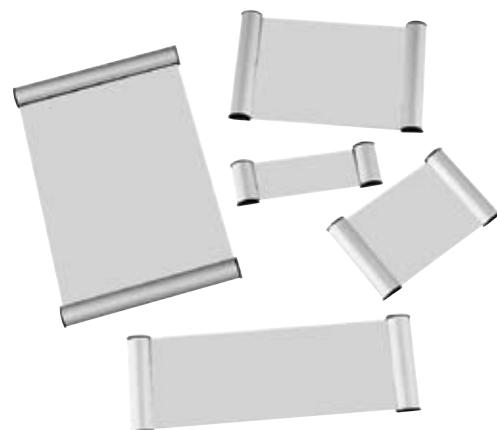

05 DOOR SIGNS DOCUMENT HOLDERS

- Attractive and versatile.
- Ideal for offices.
- Includes mounting hardware.

Product Code : DSL
Large Door Sign

Product Code : DSM & DSS
Medium and Small Door Sign

Product Code : Various

Product Code : DHLS
A4 Landscape Smoke

Product Code : DHLC
A4 Landscape Clear

Product Code : DHPS
A4 Portrait Smoke

Product	Door Signs	Dimensions	Price
DSL	Large Door Sign	105mm x 297mm	\$12.00
DSM	Medium Door Sign	105mm x 148mm	\$11.00
DSS	Small Door Sign	50mm x 148mm	\$8.00
Product	Document Holders	Dimensions	Price
DHLS	A4 Landscape Smoke	375mm x 178mm x 102mm	\$16.00
DHLC	A4 Landscape Clear	375mm x 178mm x 102mm	\$16.00
DHPS	A4 Portrait Smoke	260mm x 254mm x 102mm	\$16.00
DHPC	A4 Portrait Clear	260mm x 254mm x 102mm	\$16.00